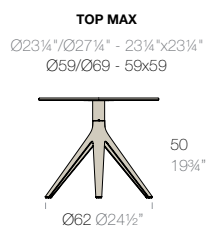

MARI-SOL TABLE BASE / PIE MESA

TABLE BASE / PIE MESA

fixed top / fijo ref:65009
collapsible top / abatible ref:65009t
fixed for glass / fijo para vidrio ref:65009v