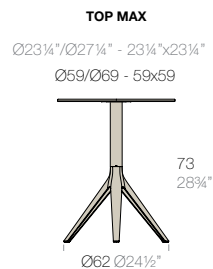

fixed top / fijo ref:65010
collapsible top / abatible ref:65010t
fixed for glass / fijo para vidrio ref:65010v