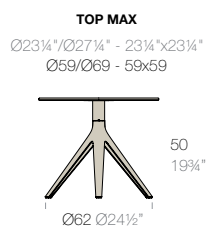

MARI-SOL TABLE BASE / PIE MESA

TABLE BASE / PIE MESA

fixed top / fijo ref:65009
collapsible top / abatible ref:65009t
fixed for glass / fijo para vidrio ref:65009v