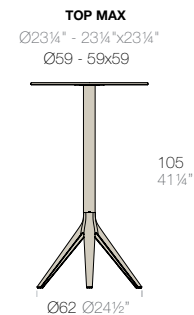

fixed top / fijo ref:65011
collapsible top / abatible ref:65011t
fixed for glass / fijo para vidrio ref:65011v