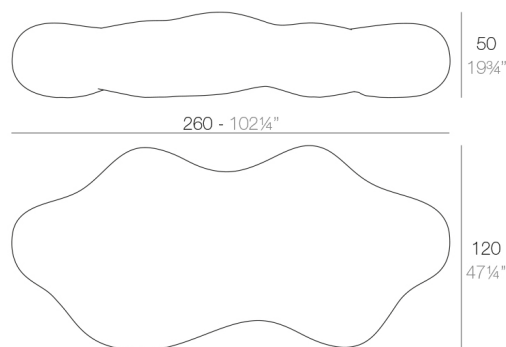

Weight

40 Kg

LAVA Banco
LAVA Bench

Finishes

BASIC

Ref. 51012

Matt Polyethylene

LACQUERED