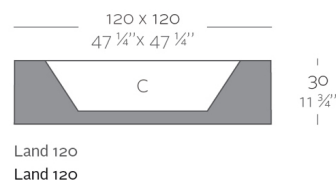

RGBW LED

Ref. 43912L

Unit with internal lighting with RGBW LED technology and remote control unit for switching colors. Available only in matte ice white finish. Remote control included.

RGBW LED DMX

Ref. 43912D

Unit with internal lighting with RGBW LED technology and remote control unit for switching colors. Also controlled by DMX-1024 (wireless), enabling communication between one or more products simultaneously via the DMX transmitter (not included).

RGBW LED BATTERY

Ref. 43912DY

Unit with internal lighting with battery-powered RGBW LED technology. Includes charger and remote control for switching colors and charger. Available only in matte ice white finish.