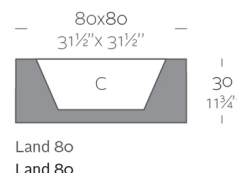

RGBW LED

Ref. 43980L

Unit with internal lighting with RGBW LED technology and remote control unit for switching colors. Available only in matte ice white finish. Remote control included.

RGBW LED DMX

Ref. 43980D

Unit with internal lighting with RGBW LED technology and remote control unit for switching colors. Also controlled by DMX-1024 (wireless), enabling communication between one or more products simultaneously via the DMX transmitter (not included).

RGBW LED BATTERY

Ref. 43980DY

Unit with internal lighting with battery-powered RGBW LED technology. Includes charger and remote control for switching colors and charger. Available only in matte ice white finish.