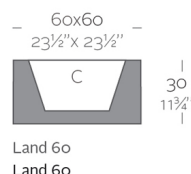

Weight

6 Kg

Finishes

SELF-WATERING

Ref. 43960R

Self-watering system included in all planters except those with basic finish

BASIC

Ref. 43960A