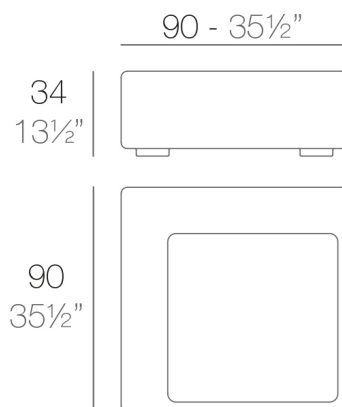

KES Maceta 90x90

KES Planter 35½"x35½"

Combinations

Finishes

BASIC

Ref. 64004A

Matt Polyethylene

RGBW LED

Ref. 64004L

Unit with internal lighting with RGBW LED technology and remote control unit for switching colors. Available only in matte ice white finish. Remote control included.