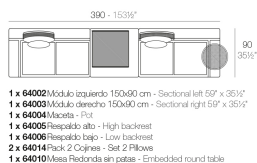

Combinations

Finishes

BASIC

Ref. 64004A

Matt Polyethylene

RGBW LED

Ref. 64004L

Unit with internal lighting with RGBW LED technology and remote control unit for switching colors. Available only in matte ice white finish. Remote control included.