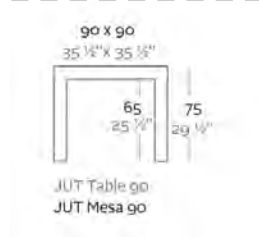

LACQUERED

Ref. 44410F

Lacquered Polyethylene

COLOR	BASIC	LACQUERED / LACADO
ICE		
WHITE		
BLACK		
BRONZE		
STEEL		
ANTHRACITE		
RED		
PISTACHIO		
ORANGE		
KAKI