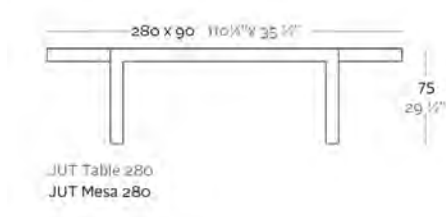

LACQUERED

Ref. 44407F

Lacquered Polyethylene

COLOR	BASIC	LACQUERED / LACADO
ICE		
WHITE		
BLACK		
BRONZE		
STEEL		
ANTHRACITE		
RED		
PISTACHIO		
ORANGE		
KAKI