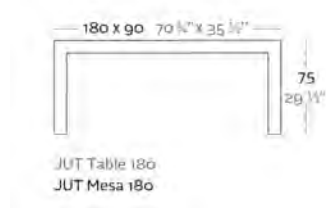

LACQUERED

Ref. 44406F

Lacquered Polyethylene

COLOR	BASIC	LACQUERED / LACADO
ICE		
WHITE		
BLACK		
BRONZE		
STEEL		
ANTHRACITE		
RED		
PISTACHIO		
ORANGE		
KAKI