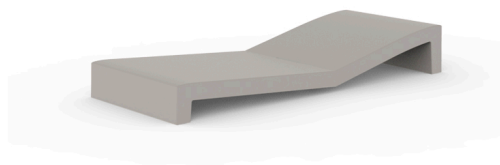

JUT TUMBONA

By Studio Vondom

JUT, a series of different pieces specifically designed for outdoor and indoor spaces in the forefront of modern design: a sun lounge, a sofa, an armchair, one chair, two tables of different size and an innovative extendable table, as well as some stools and a high table. Impossible, rectilinear and pure shapes, which are difficult to obtain with the process of fabrication like rotomoulding technique, are a reflection of mineral inspiration and the sophistication of their technique creating unprecedented products for outdoor furniture. VONDOM offers these pieces in different colors, very bright shades that give the furniture an even more original touch. The sofa, chair, armchair and the sun lounge are complemented with padded cushions made of sailcloth in different colors which suitable for outdoor use. The ergonomics, the functionality and the ecology are other key features of JUT, which include drainage holes, "buttresses" to assure the maximum comfort when sitting or lying down. The innovative & recyclable material is deal with the maximum market requirements to guarantee a long-life use supporting the most extreme atmospheric conditions keeping their colors during all their life. All these factor make these pieces the best solution of furniture for both indoor and outdoor using. The collection JUT, unique at its class, is produced using special moulds designed by VONDOM, and manufactured by a technological process with which obtains exclusives pieces.

View online: <https://www.vondom.com/products/44404>

Features

Description

Made of polyethylene resin by rotational moulding. 100% Recyclable. Item suitable for indoor and outdoor use. Available in different finishes.

Weight

30 Kg

Finishes

BASIC

Ref. 44404

Matt Polyethylene

LACQUERED

Ref. 44404F