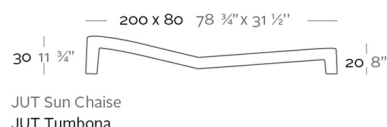

Weight

30 Kg

Finishes

BASIC

Ref. 44404

Matt Polyethylene

LACQUERED

Ref. 44404F