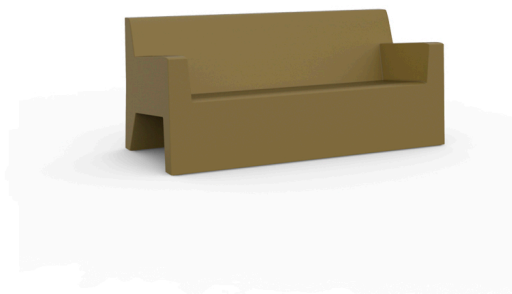

JUT SOFA

By Studio Vondom

JUT, a series of different pieces specifically designed for outdoor and indoor spaces in the forefront of modern design: a sun lounge, a sofa, an armchair, one chair, two tables of different size and an innovative extendable table, as well as some stools and a high table. Impossible, rectilinear and pure shapes, which are difficult to obtain with the process of fabrication like rotomoulding technique, are a reflection of mineral inspiration and the sophistication of their technique creating unprecedented products for outdoor furniture. VONDOM offers these pieces in different colors, very bright shades that give the furniture an even more original touch. The sofa, chair, armchair and the sun lounge are complemented with padded cushions made of sailcloth in different colors which suitable for outdoor use. The ergonomics, the functionality and the ecology are other key features of JUT, which include drainage holes, "buttresses" to assure the maximum comfort when sitting or lying down. The innovative & recyclable material is deal with the maximum market requirements to guarantee a long-life use supporting the most extreme atmospheric conditions keeping their colors during all their life. All these factor make these pieces the best solution of furniture for both indoor and outdoor using. The collection JUT, unique at its class, is produced using special moulds designed by VONDOM, and manufactured by a technological process with which obtains exclusives pieces.

View online: <https://www.vondom.com/products/44402>

Features

Description

Made of polyethylene resin by rotational moulding. 100% Recyclable. Item suitable for indoor and outdoor use. Available in different finishes.

Weight

40 Kg

Finishes

BASIC

Ref. 44402

Matt Polyethylene

LACQUERED

Ref. 44402F