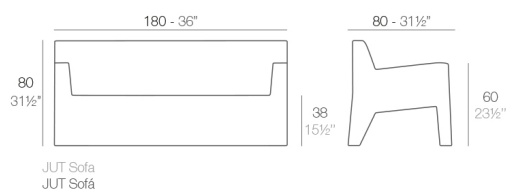

Weight

40 Kg

Finishes

BASIC

Ref. 44402

Matt Polyethylene

LACQUERED

Ref. 44402F