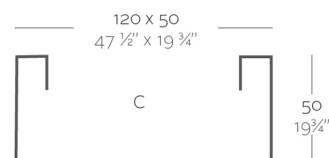

Pot made of polyethylene resin by rotational moulding. 100% Recyclable. Item suitable for indoor and outdoor use. Available in different finishes.

Weight

14 Kg

Jardiniere 50
Jardineria 50

Finishes

SELF-WATERING