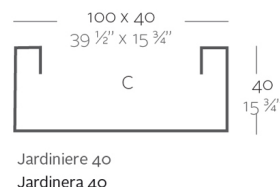

LIGHT

Ref. 41640W

White internally lit unit with LED technology. Available only in matte ice white finish.

RGBW LED

Ref. 41640L

Unit with internal lighting with RGBW LED technology and remote control unit for switching colors. Available only in matte ice white finish. Remote control included.

RGBW LED DMX

Ref. 41640D

Unit with internal lighting with RGBW LED technology and remote control unit for switching colors. Also controlled by DMX-1024 (wireless), enabling communication between one or more products simultaneously via the DMX transmitter (not included).

RGBW LED BATTERY

Ref. 41640Y

Unit with internal lighting with battery-powered RGBW LED