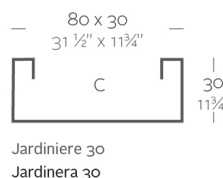

Weight

4.8 Kg

Finishes

SELF-WATERING

Ref. 41630R

Self-watering system included in all planters except those with basic finish

SIMPLE

Ref. 41630