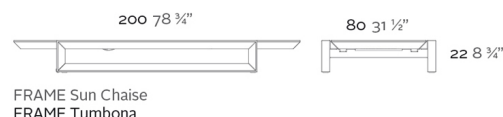

LACQUERED

Ref. 54097F

Lacquered Polyethylene

COLOR	BASIC	LACQUERED / LACADO
ICE		
WHITE		
BLACK		
STEEL		
RED		
PISTACHIO		
ORANGE		
KHAKI		
NAVY		
PLUM		
TAUPE		
ECRU		
BEIGE		
WHITE		
BLACK