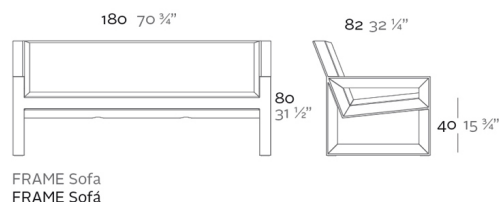

LACQUERED

Ref. 54095F

Lacquered Polyethylene

COLOR	BASIC	LACQUERED / LACADO
ICE		
WHITE		
BLACK		
STEEL		
RED		
PISTACHIO		
ORANGE		
KAKI		
NAVY		
PLUM		
TAUPE		
ECRU		
BEIGE		
WHITE		
WHITE		
WHITE