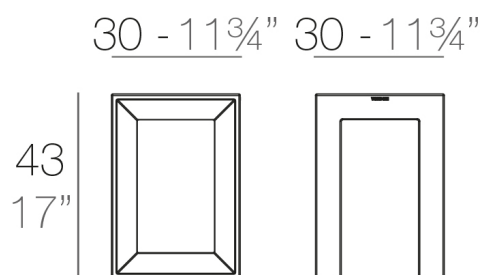

Weight

3.05 Kg

FRAME Taburete Bajo
FRAME Low Stool

Finishes

BASIC

Ref. 54096

Matt Polyethylene

LACQUERED