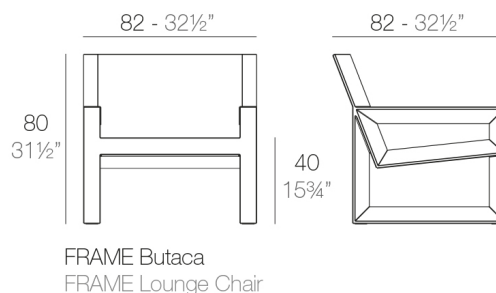

Finishes

BASIC

Ref. 54088

Matt Polyethylene

LACQUERED

Ref. 54088F

Lacquered Polyethylene

COLOR	BASIC	LACQUERED / LACADO
ICE		
WHITE		
BLACK		
STEEL		
RED		
PISTACHIO		
ORANGE		
KHAKI