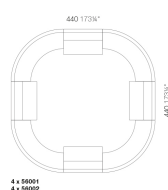

Combinations

Finishes

BASIC

Ref. 56023

Matt Polyethylene

LACQUERED

Ref. 56023F

Lacquered Polyethylene

LIGHT

Ref. 56023W

RGBW LED

Ref. 56023L

Unit with internal lighting with RGBW LED technology and remote control unit for switching colors. Available only in matte ice white finish. Remote control included.

RGBW LED DMX

Ref. 56023D

Unit with internal lighting with RGBW LED technology and remote control unit for switching colors. Also controlled by DMX-1024 (wireless), enabling communication between one or more products simultaneously via the DMX transmitter (not included).