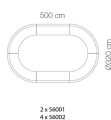

Combinations

Finishes

BASIC

Ref. 56001

Matt Polyethylene

LACQUERED

Ref. 56001F

Lacquered Polyethylene

RGBW LED DMX

Ref. 56001D

Unit with internal lighting with RGBW LED technology and remote control unit for switching colors. Also controlled by DMX-1024 (wireless), enabling communication between one or more products simultaneously via the DMX transmitter (not included).