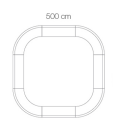

Combinations

Finishes

BASIC

Ref. 56002

Matt Polyethylene

RGBW LED DMX

Ref. 56002D

Unit with internal lighting with RGBW LED technology and remote control unit for switching colors. Also controlled by DMX-1024 (wireless), enabling communication between one or more products simultaneously via the DMX transmitter (not included).