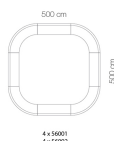

Combinations

Finishes

BASIC

Ref. 56001

Matt Polyethylene

LACQUERED

Ref. 56001F

Lacquered Polyethylene

RGBW LED DMX

Ref. 56001D

Unit with internal lighting with RGBW LED technology and remote control unit for switching colors. Also controlled by DMX-1024 (wireless), enabling communication between one or more products simultaneously via the DMX transmitter (not included).