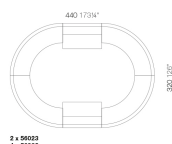

Combinations

Finishes

BASIC

Ref. 56023

Matt Polyethylene

LACQUERED

Ref. 56023F

Lacquered Polyethylene

LIGHT

Ref. 56023W

RGBW LED

Ref. 56023L

Unit with internal lighting with RGBW LED technology and remote control unit for switching colors. Available only in matte ice white finish. Remote control included.

RGBW LED DMX

Ref. 56023D

Unit with internal lighting with RGBW LED technology and remote control unit for switching colors. Also controlled by DMX-1024 (wireless), enabling communication between one or more products simultaneously via the DMX transmitter (not included).