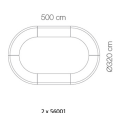

Combinations

Finishes

BASIC

Ref. 56002

Matt Polyethylene

RGBW LED DMX

Ref. 56002D

Unit with internal lighting with RGBW LED technology and remote control unit for switching colors. Also controlled by DMX-1024 (wireless), enabling communication between one or more products simultaneously via the DMX transmitter (not included).