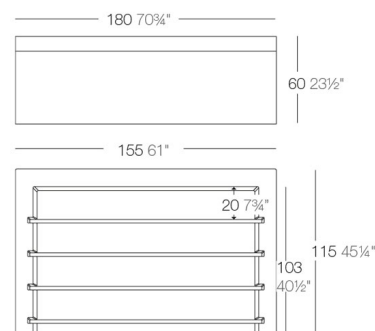

FIESTA Barra
FIESTA Bar

Combinations

Finishes

BASIC

Ref. 56001

Matt Polyethylene

LACQUERED

Ref. 56001F

Lacquered Polyethylene

RGBW LED DMX

Ref. 56001D

Unit with internal lighting with RGBW LED technology and remote control unit for switching colors. Also controlled by DMX-1024 (wireless), enabling communication between one or more products simultaneously via the DMX transmitter (not included).