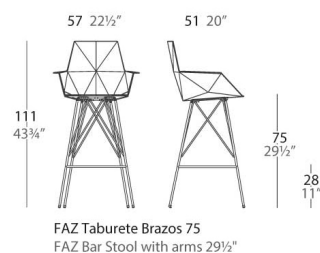

Finishes

BASIC PP

Ref. 54164

Available in this colors

COLOR	BASIC INJECCION PP
WHITE	
BLACK	
BRONZE	
RED	
ECRU