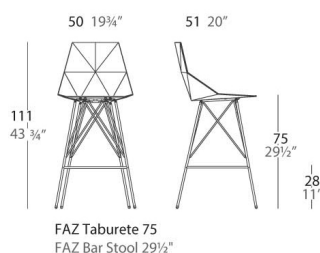

Finishes

BASIC PP

Ref. 54162

Available in this colors

COLOR	BASIC INJECTION PP
WHITE	
BLACK	
BRONZE	
RED	
ECRU