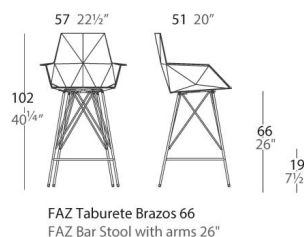

Finishes

BASIC PP

Ref. 54165

Available in this colors

COLOR	BASIC INJECCION PP
WHITE	
BLACK	
BRONZE	
RED	
ECRU