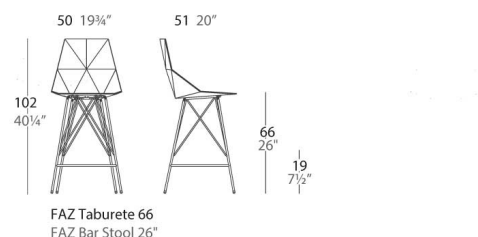

VONDOM™

FAZ TABURETE 50x51x102cm

By Ramón Esteve

Ramón Esteve, architect of harmony, serenity, timelessness and universality has created mineral and emphatic shapes that make FAZ a design that contextualizes with homes and installations. An ambience, encircling as a result of the blissful combination of the material and lighting, so that the sole sensation would be its fusion. Their VONDOM spirit is experienced exclusively in the quality of the material that permits an exterior using even in the most exacting environments. The modularity of FAZ permits the consumers to adapt the furniture and flowerpots to their style and needs without losing the harmony of this furniture set. It's upholstery is available in excellent quality nautical canvas or polyester fabric. The result is a product that transmits essence, that contains the complexity and the density of a work finalized to the extreme degree, the purpose of which is to create desirable places to live. ca vivir.

See online: <http://www.vondom.com/products/54163>

Features

Description

2 Kg

Finishes

BASIC PP

Ref. 54163

Available in this colors

COLOR	BASIC INJECCION PP
WHITE	
BLACK	
BRONZE	
RED	
ECRU