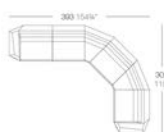

Weight

20 Kg

Includes

ACOLCHADO NAUTIC Indoor/outdoor Vinyl fabric

FAZ Sectional Sofa Left
FAZ Sofá Módulo Izquierdo

Combinations

1 x 54004
1 x 54002
1 x 54003

1 x 54004
1 x 54002
1 x 54003
1 x 54006