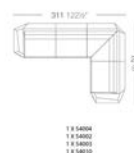

Weight

18 Kg

Includes

ACOLCHADO NAUTIC Indoor/outdoor Vinyl fabric

Combinations

Finishes

BASIC

Ref. 54004