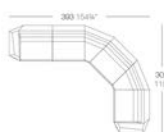

Weight

20 Kg

Includes

ACOLCHADO NAUTIC Indoor/outdoor Vinyl fabric

FAZ Sectional Sofa Right
FAZ Sofá Módulo Derecho

Combinations

1 x 54004
1 x 54002
1 x 54003
1 x 54006
1 x 54010

1 x 54004
1 x 54002
1 x 54003
1 x 54006