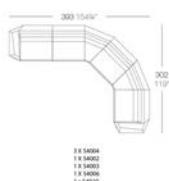

Weight

18 Kg

Includes

ACOLCHADO NAUTIC Indoor/outdoor Vinyl fabric

Combinations

Finishes

BASIC

Ref. 54004