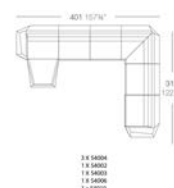

Weight

18 Kg

Includes

ACOLCHADO NAUTIC Indoor/outdoor Vinyl fabric

Combinations

Finishes

BASIC

Ref. 54004