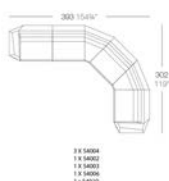

Weight

16.5 Kg

Includes

ACOLCHADO NAUTIC Indoor/outdoor Vinyl fabric

Combinations

Finishes

BASIC

Ref. 54010