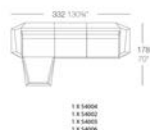

Weight

18 Kg

Includes

ACOLCHADO NAUTIC Indoor/outdoor Vinyl fabric

Combinations

Finishes

BASIC

Ref. 54004