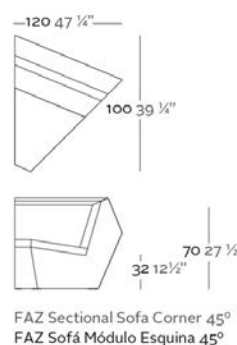

Weight

16.5 Kg

Includes

ACOLCHADO NAUTIC Indoor/outdoor Vinyl fabric

Combinations

Finishes

BASIC

Ref. 54010