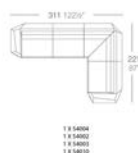

Weight

16.5 Kg

Includes

ACOLCHADO NAUTIC Indoor/outdoor Vinyl fabric

Combinations

Finishes

BASIC

Ref. 54010