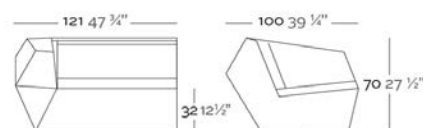

Weight

20 Kg

Includes

ACOLCHADO NAUTIC Indoor/outdoor Vinyl fabric

FAZ Sectional Sofa Right
FAZ Sofá Módulo Derecho

Combinations

1 x 54004
1 x 54002
1 x 54003
1 x 54006
1 x 54010

1 x 54004
1 x 54002
1 x 54003
1 x 54006