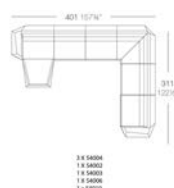

Weight

16.5 Kg

Includes

ACOLCHADO NAUTIC Indoor/outdoor Vinyl fabric

Combinations

Finishes

BASIC

Ref. 54010