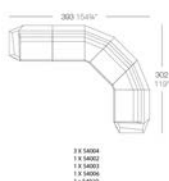

Weight

14 Kg

Includes

ACOLCHADO NAUTIC Indoor/outdoor Vinyl fabric

Combinations

Finishes

BASIC

Ref. 54006