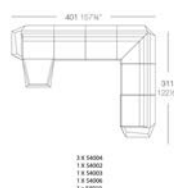

Weight

14 Kg

Includes

ACOLCHADO NAUTIC Indoor/outdoor Vinyl fabric

Combinations

Finishes

BASIC

Ref. 54006