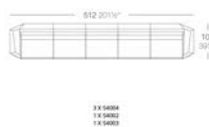

Weight

18 Kg

Includes

ACOLCHADO NAUTIC Indoor/outdoor Vinyl fabric

Combinations

Finishes

BASIC

Ref. 54004