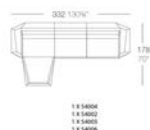

Weight

14 Kg

Includes

ACOLCHADO NAUTIC Indoor/outdoor Vinyl fabric

Combinations

Finishes

BASIC

Ref. 54006