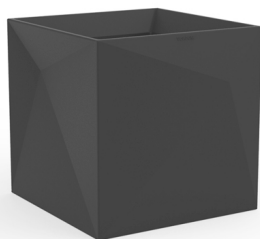

FAZ MACETA 40cm

By Ramon Esteve

Ramón Esteve, architect of harmony, serenity, timelessness and universality has created mineral and emphatic shapes that make FAZ a design that contextualizes with homes and installations. An ambience, encircling as a result of the blissful combination of the material and lighting, so that the sole sensation would be its fusion. Their VONDOM spirit is experienced exclusively in the quality of the material that permits an exterior using even in the most exacting environments. The modularity of FAZ permits the consumers to adapt the furniture and flowerpots to their style and needs without losing the harmony of this furniture set. It's upholstery is available in excellent quality nautical canvas or polyester fabric. The result is a product that transmits essence, that contains the complexity and the density of a work finalized to the extreme degree, the purpose of which is to create desirable places to live. ca vivir.

View online: <https://www.vondom.com/products/54175A>

Features

Description

Pot made of polyethylene resin by rotational moulding. 100% Recyclable. Item suitable for indoor and outdoor use. Available in different finishes.

Weight

5 Kg

FAZ Planter
FAZ Maceta

Capacity 10 gal
Capacidad 38 litros

Finishes

SELF-WATERING

Ref. 54175R

Self-watering system included in all planters except those with basic finish

BASIC

Ref. 54175A

Matt Polyethylene

LACQUERED

Ref. 54175F

Lacquered Polyethylene

LIGHT

Ref. 54175W

White internally lit unit with LED technology. Available only in matte ice white finish.

RGBW LED

Ref. 54175L

Unit with internal lighting with RGBW LED technology and remote control unit for switching colors. Available only in matte ice white finish. Remote control included.

RGBW LED DMX

Ref. 54175D

Unit with internal lighting with RGBW LED technology and remote control unit for switching colors. Also controlled by DMX-1024 (wireless), enabling communication between one or more products simultaneously via the DMX transmitter (not included).

RGBW LED BATTERY

Ref. 54175DY

Unit with internal lighting with battery-powered RGBW LED technology. Includes charger and remote control for switching colors and charger. Available only in matte ice white finish.