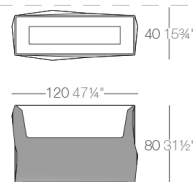

Weight

20 Kg

FAZ Hight Jardiniere
FAZ Jardineria alta
Capacity 38 gal
Capacidad 145 litros

Finishes

SELF-WATERING

Ref. 54177R

Self-watering system included in all planters except those with basic finish

BASIC