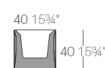

Weight

5 Kg

FAZ Planter
FAZ Maceta

Capacity 10 gal
Capacidad 38 litros

Finishes

SELF-WATERING

Ref. 54175R

Self-watering system included in all planters except those with basic finish