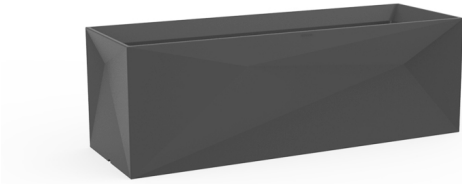

FAZ JARDINERA 40x120x40cm

By Ramon Esteve

Ramón Esteve, architect of harmony, serenity, timelessness and universality has created mineral and emphatic shapes that make FAZ a design that contextualizes with homes and installations. An ambience, encircling as a result of the blissful combination of the material and lighting, so that the sole sensation would be its fusion. Their VONDOM spirit is experienced exclusively in the quality of the material that permits an exterior using even in the most exacting environments. The modularity of FAZ permits the consumers to adapt the furniture and flowerpots to their style and needs without losing the harmony of this furniture set. It's upholstery is available in excellent quality nautical canvas or polyester fabric. The result is a product that transmits essence, that contains the complexity and the density of a work finalized to the extreme degree, the purpose of which is to create desirable places to live. ca vivir.

View online: <https://www.vondom.com/products/54176A>

Features

Description

Pot made of polyethylene resin by rotational moulding. 100% Recyclable. Item suitable for indoor and outdoor use. Available in different finishes.

Weight

13.32 Kg

FAZ Jardiniere
FAZ Jardinera
Capacity 31 gal
Capacidad 120 litros

Finishes

SELF-WATERING

Ref. 54176R

Self-watering system included in all planters except those with basic finish

BASIC

Ref. 54176A

Matt Polyethylene

LACQUERED

Ref. 54176F

Lacquered Polyethylene

LIGHT

Ref. 54176W

White internally lit unit with LED technology. Available only in matte ice white finish.