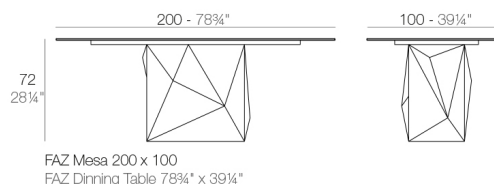

Weight

100.1 Kg

Finishes

BASIC

Ref. 54016

Matt Polyethylene

LACQUERED

Ref. 54016AF