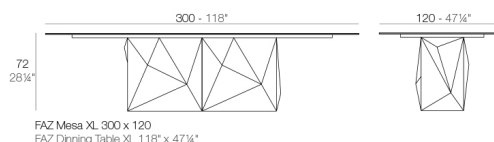

Weight

162.8 Kg

Finishes

BASIC

Ref. 54017WB

Matt Polyethylene

LACQUERED

Ref. 54017AF