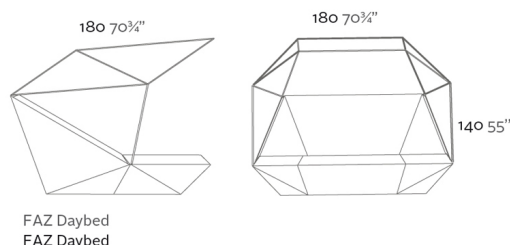

Weight

85.96 Kg

Includes

ACOLCHADO NAUTIC Indoor/outdoor Vinyl fabric By default

BASEGIRATORIA360 Swivels 360°

BATYLINE Woven polyester fibre protected by a PVC coating. Suitable for indoor and outdoor.

Finishes