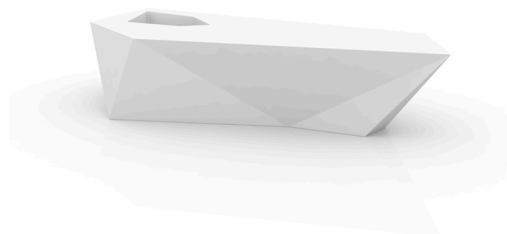

# FAZ BANCO

By Ramon Esteve

Ramón Esteve, architect of harmony, serenity, timelessness and universality has created mineral and emphatic shapes that make FAZ a design that contextualizes with homes and installations. An ambience, encircling as a result of the blissful combination of the material and lighting, so that the sole sensation would be its fusion. Their VONDOM spirit is experienced exclusively in the quality of the material that permits an exterior using even in the most exacting environments. The modularity of FAZ permits the consumers to adapt the furniture and flowerpots to their style and needs without losing the harmony of this furniture set. It's upholstery is available in excellent quality nautical canvas or polyester fabric. The result is a product that transmits essence, that contains the complexity and the density of a work finalized to the extreme degree, the purpose of which is to create desirable places to live. *ca vivir.*

### Description

Made of polyethylene resin by rotational moulding. 100% Recyclable. Item suitable for indoor and outdoor use. Available in different finishes.