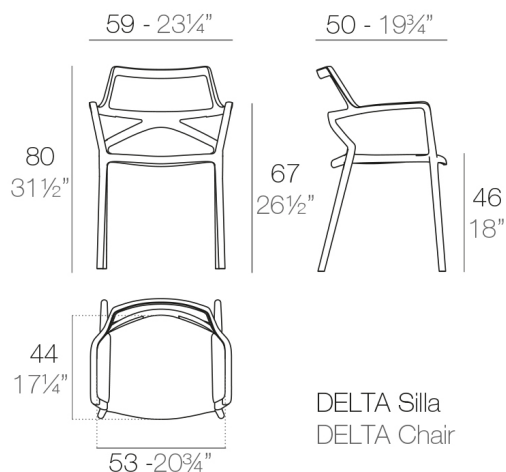

DELTA SILLA con brazos

By Jorge Pensi

Delta collection is made to fit in with exterior or interior contemporary spaces. The injected aluminum base and extracted aluminum column make it ideal for use in the open air, due to the weather-resistant properties of these materials. The folding top and the design of the base enables the tables to be lined up one against the other to save space when they are not in use. The goal of the DELTA chair was to create a timeless product that constantly seeks to strike a balance between realism and surrealism— matter and antimatter, abstraction and emotion. The goal was to maximize emotions while minimizing resources, questioning the common logic of something new.

View online: <https://www.vondom.com/products/66026>

Features

Description

Made of injected polypropylene with fiber glass. Stackable. Available in several colors. Item suitable for indoor and outdoor use.

Weight

4 Kg

Finishes

METALIC COLOR

Ref. 66026F

Available in gold and silver

BASIC PP

Ref. 66026