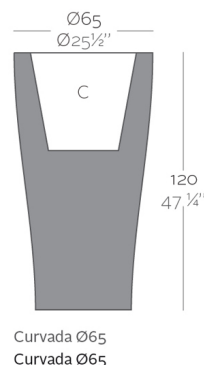

Weight

14 Kg

Finishes

SELF-WATERING

Ref. 42165R

Self-watering system included in all planters except those with basic finish

BASIC

Ref. 42165A