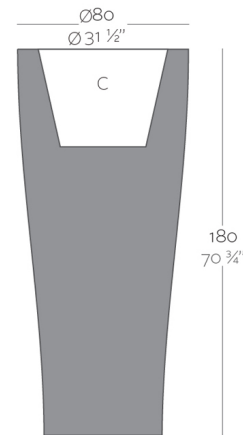

CURVADA Ø80×180

By **MACETEROS**

View online: <https://www.vondom.com/products/42180A>

Features

Description

Pot made of polyethylene resin by rotational moulding. 100% Recyclable. Item suitable for indoor and outdoor use. Available in different finishes.

Weight

29 Kg

Curvada Ø80
Curvada Ø80

Finishes

SELF-WATERING

Ref. 42180R

Self-watering system included in all planters except those with basic finish

BASIC