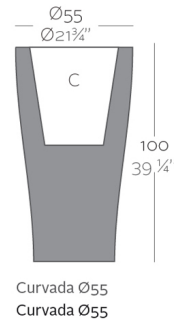

CURVADA Ø55×100

By **MACETEROS**

View online: <https://www.vondom.com/products/42155A>

Features

Description

Pot made of polyethylene resin by rotational moulding. 100% Recyclable. Item suitable for indoor and outdoor use. Available in different finishes.

Weight

10.32 Kg

Finishes

SELF-WATERING

Ref. 42155R

Self-watering system included in all planters except those with basic finish

BASIC

Ref. 42155A