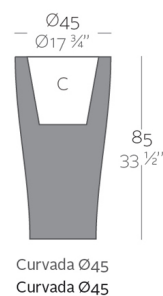

CURVADA Ø45×85

By **MACETEROS**

View online: <https://www.vondom.com/products/42146A>

Features

Description

Pot made of polyethylene resin by rotational moulding. 100% Recyclable. Item suitable for indoor and outdoor use. Available in different finishes.

Weight

7.5 Kg

Finishes

SELF-WATERING

Ref. 42146R

Self-watering system included in all planters except those with basic finish

BASIC

Ref. 42146A