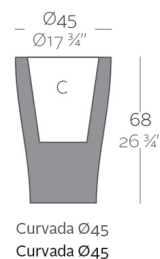

CURVADA Ø45×68

By **MACETEROS**

View online: <https://www.vondom.com/products/42145A>

Features

Description

Pot made of polyethylene resin by rotational moulding. 100% Recyclable. Item suitable for indoor and outdoor use. Available in different finishes.

Weight

5 Kg

Finishes

SELF-WATERING

Ref. 42145R

Self-watering system included in all planters except those with basic finish

BASIC

Ref. 42145A