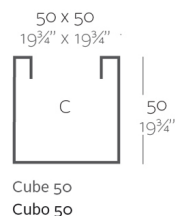

Pot made of polyethylene resin by rotational moulding. 100% Recyclable. Item suitable for indoor and outdoor use. Available in different finishes.

Weight

7.5 Kg

Finishes

SELF-WATERING

Ref. 41350R

Self-watering system included in all planters except those with basic finish