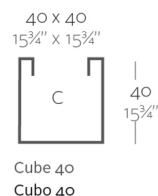

Finishes

SELF-WATERING

Ref. 41340R

Self-watering system included in all planters except those with basic finish

SIMPLE

Ref. 41340

Matt finishes pot one wall

BASIC

Ref. 41340A

Matt Polyethylene

LACQUERED

Ref. 41340F

Lacquered Polyethylene

LIGHT

Ref. 41340EW

White internally lit unit with LED technology. Available only in matte ice white finish.

RGBW LED

Ref. 41340L

Unit with internal lighting with RGBW LED technology and remote control unit for switching colors. Available only in matte ice white finish. Remote control included.

RGBW LED DMX

Ref. 41340D

Unit with internal lighting with RGBW LED technology and remote control unit for switching colors. Also controlled by DMX-1024 (wireless), enabling communication between one or more products simultaneously via the DMX transmitter (not included).

RGBW LED BATTERY

Ref. 41340Y

Unit with internal lighting with battery-powered RGBW LED