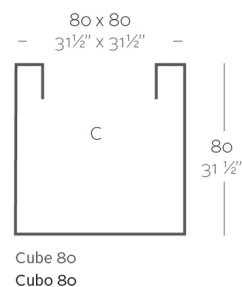

Pot made of polyethylene resin by rotational moulding. 100% Recyclable. Item suitable for indoor and outdoor use. Available in different finishes.

Weight

20 Kg

Finishes

SELF-WATERING

Ref. 41380R

Self-watering system included in all planters except those with basic finish