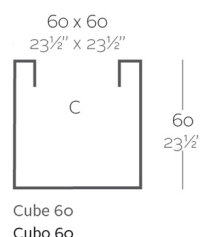

Pot made of polyethylene resin by rotational moulding. 100% Recyclable. Item suitable for indoor and outdoor use. Available in different finishes.

Weight

10.5 Kg

Finishes

SELF-WATERING

Ref. 41360R

Self-watering system included in all planters except those with basic finish