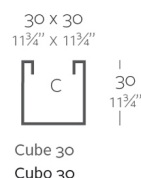

Weight

1.9 Kg

Finishes

SELF-WATERING

Ref. 41330R

Self-watering system included in all planters except those with basic finish

SIMPLE

Ref. 41330