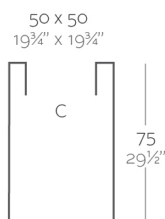

High Cube 75
Cube Alto 75