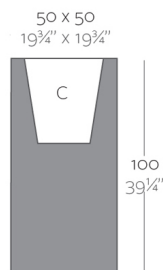

Pot made of polyethylene resin by rotational moulding. 100% Recyclable. Item suitable for indoor and outdoor use. Available in different finishes.

Weight

9.7 Kg

High Cube 75
Cube Alto 75

High Cube 100
Cubo Alto 100