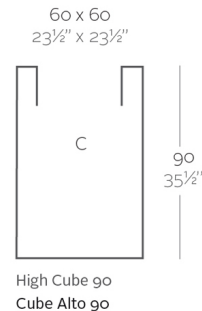

Weight

13 Kg

Finishes

SELF-WATERING

Ref. 41460R

Self-watering system included in all planters except those with basic finish

BASIC

Ref. 41460A