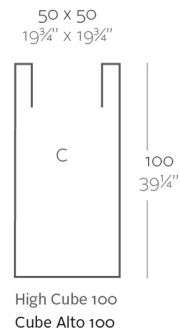

Finishes

SELF-WATERING

Ref. 41451R

Self-watering system included in all planters except those with basic finish

BASIC

Ref. 41451A

Matt Polyethylene

SIMPLE

Ref. 41451

Matt finishes pot one wall

LACQUERED

Ref. 41451F

Lacquered Polyethylene

LIGHT

Ref. 41451W

White internally lit unit with LED technology. Available only in matte ice white finish.

RGBW LED

Ref. 41451L

Unit with internal lighting with RGBW LED technology and remote control unit for switching colors. Available only in matte ice white finish. Remote control included.

RGBW LED DMX

Ref. 41451D

Unit with internal lighting with RGBW LED technology and remote control unit for switching colors. Also controlLED by DMX-1024 (wireless), enabling communication between one or more products simultaneously via the DMX transmitter (not included).