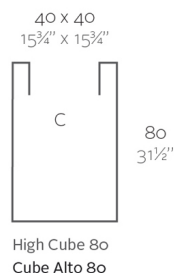

Finishes

SELF-WATERING

Ref. 41441R

Self-watering system included in all planters except those with basic finish

BASIC

Ref. 41441A

Matt Polyethylene

SIMPLE

Ref. 41441

Matt finishes pot one wall

LACQUERED

Ref. 41441F

Lacquered Polyethylene

LIGHT

Ref. 41441W

White internally lit unit with LED technology. Available only in matte ice white finish.

RGBW LED

Ref. 41441L

Unit with internal lighting with RGBW LED technology and remote control unit for switching colors. Available only in matte ice white finish. Remote control included.

RGBW LED DMX

Ref. 41441D

Unit with internal lighting with RGBW LED technology and remote control unit for switching colors. Also controlled by DMX-1024 (wireless), enabling communication between one or more products simultaneously via the DMX transmitter (not included).

RGBW LED BATTERY

Ref. 41441DY

Unit with internal lighting with battery-powered RGBW LED