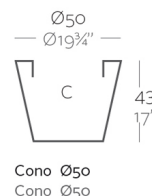

Finishes

SELF-WATERING

Ref. 40650R

Self-watering system included in all planters except those with basic finish

SIMPLE

Ref. 40650

Matt finishes pot one wall

BASIC

Ref. 40650A

Matt Polyethylene

LACQUERED

Ref. 40650F

Lacquered Polyethylene

LIGHT

Ref. 40650W

White internally lit unit with LED technology. Available only in matte ice white finish.

RGBW LED

Ref. 40650L

Unit with internal lighting with RGBW LED technology and remote control unit for switching colors. Available only in matte ice white finish. Remote control included.

RGBW LED DMX

Ref. 40650D

Unit with internal lighting with RGBW LED technology and remote control unit for switching colors. Also controlled by DMX-1024 (wireless), enabling communication between one or more products simultaneously via the DMX transmitter (not included).

RGBW LED BATTERY

Ref. 40650Y

Unit with internal lighting with battery-powered RGBW LED