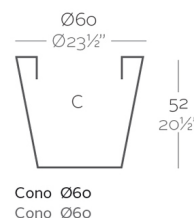

Weight

2.1 Kg

Finishes

SELF-WATERING

Ref. 40660R

Self-watering system included in all planters except those with basic finish

SIMPLE

Ref. 40660