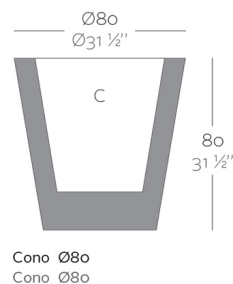

Weight

13 Kg

Finishes

SELF-WATERING

Ref. 40680R

Self-watering system included in all planters except those with basic finish

BASIC

Ref. 40680A