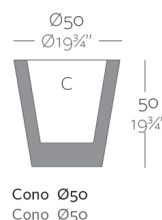

RGBW LED

Ref. 40650L

Unit with internal lighting with RGBW LED technology and remote control unit for switching colors. Available only in matte ice white finish. Remote control included.

RGBW LED DMX

Ref. 40650D

Unit with internal lighting with RGBW LED technology and remote control unit for switching colors. Also controlled by DMX-1024 (wireless), enabling communication between one or more products simultaneously via the DMX transmitter (not included).

RGBW LED BATTERY

Ref. 40650Y

Unit with internal lighting with battery-powered RGBW LED technology. Includes charger and remote control for switching colors and charger. Available only in matte ice white finish.