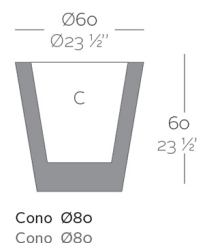

Pot made of polyethylene resin by rotational moulding. 100% Recyclable. Item suitable for indoor and outdoor use. Available in different finishes.

Weight

6.5 Kg

Finishes

SELF-WATERING

Ref. 40660R

Self-watering system included in all planters except those with basic finish