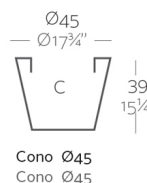

Weight

0.53 Kg

Finishes

SIMPLE

Ref. 40645

Matt finishes pot one wall

LACQUERED

Ref. 40645F