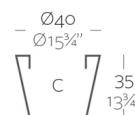

Cono Ø40
Cono Ø40

Weight

0.4 Kg

Finishes

SIMPLE

Ref. 40640

Matt finishes pot one wall

LACQUERED

Ref. 40640F

Lacquered Polyethylene

COLOR	LACQUERED / LACADO	SIMPLE
ICE		
WHITE		
BLACK		
BRONZE		
STEEL		
ANTHRACITE		
RED		
PISTACHIO		
ORANGE		
KAKI		
NAVY		
TAUPE		
PLUM		
ECRU		
BEIGE		
CHAMPAGNE