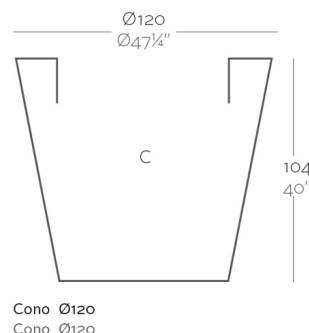

Weight

25 Kg

Finishes

SELF-WATERING

Ref. 40612R

Self-watering system included in all planters except those with basic finish

SIMPLE

Ref. 40612