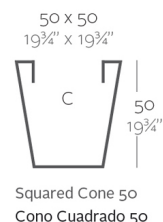

Pot made of polyethylene resin by rotational moulding. 100% Recyclable. Item suitable for indoor and outdoor use. Available in different finishes.

Weight

5.5 Kg

Finishes

SELF-WATERING

Ref. 41150R

Self-watering system included in all planters except those with basic finish