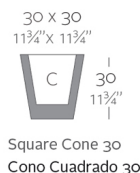

CONO CUADRADO 30x30x30

By MACETEROS

View online: <https://www.vondom.com/products/41130A>

Features

Description

Pot made of polyethylene resin by rotational moulding. 100% Recyclable. Item suitable for indoor and outdoor use. Available in different finishes.