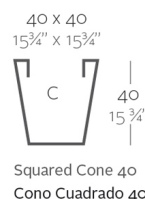

Finishes

SELF-WATERING

Ref. 41140R

Self-watering system included in all planters except those with basic finish

SIMPLE

Ref. 41140

Matt finishes pot one wall

BASIC

Ref. 41140A

Matt Polyethylene

LACQUERED

Ref. 41140RF

Lacquered Polyethylene

LIGHT

Ref. 41140W

White internally lit unit with LED technology. Available only in matte ice white finish.

RGBW LED

Ref. 41140L

Unit with internal lighting with RGBW LED technology and remote control unit for switching colors. Available only in matte ice white finish. Remote control included.

RGBW LED DMX

Ref. 41140D

Unit with internal lighting with RGBW LED technology and remote control unit for switching colors. Also controlled by DMX-1024 (wireless), enabling communication between one or more products simultaneously via the DMX transmitter (not included).

RGBW LED BATTERY

Ref. 41140DY

Unit with internal lighting with battery-powered RGBW LED