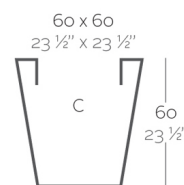

Pot made of polyethylene resin by rotational moulding. 100% Recyclable. Item suitable for indoor and outdoor use. Available in different finishes.

Weight

8.4 Kg

Squared Cone 60
Cono Cuadrado 60

Finishes

SELF-WATERING