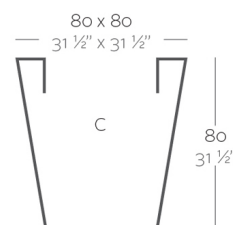

Pot made of polyethylene resin by rotational moulding. 100% Recyclable. Item suitable for indoor and outdoor use. Available in different finishes.

Weight

18 Kg

Squared Cone 80
Cono Cuadrado 80

Finishes

SELF-WATERING