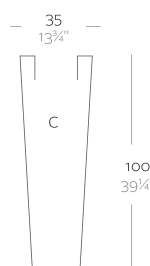

CONO CUADRADO ALTO 35x35x100

By **MACETEROS**

View online: <https://www.vondom.com/products/41235>

Features

Description

Pot made of polyethylene resin by rotational moulding. 100% Recyclable. Item suitable for indoor and outdoor use. Available in different finishes.

Weight

7 Kg

Cono Cuadrado Alto 35 x 100 cm
High Square Cone 13 3/4" x 39 1/4"

Finishes

SELF-WATERING

Ref. 41235R

Self-watering system included in all planters except those with basic finish

BASIC