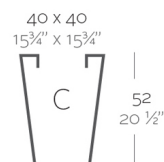

Weight

7 Kg

Cono Cuadrado Alto 35 x 100 cm
High Square Cone 13 3/4" x 39 1/4"

Finishes

SELF-WATERING

Ref. 41235R

Self-watering system included in all planters except those with basic finish

BASIC

RGBW LED BATTERY

Ref. 41235DY

CONO CUADRADO ALTO 40x40x52

By MACETEROS

View online: <https://www.vondom.com/products/41240>

Features

Description

Pot made of polyethylene resin by rotational moulding. 100% Recyclable. Item suitable for indoor and outdoor use. Available in different finishes.

Weight

1.85 Kg

High Square Cone 40
Cono Cuadrado Alto 40

Finishes

SIMPLE

Ref. 41240

Matt finishes pot one wall

LACQUERED