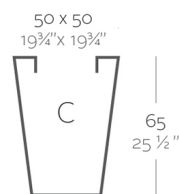

High Square Cone 50
Cono Cuadrado Alto 50

Finishes

SIMPLE

Ref. 41250

Matt finishes pot one wall

LACQUERED

Ref. 41250F

Lacquered Polyethylene

COLOR	LACQUERED / LACADO	SIMPLE
ICE		
WHITE		
BLACK		
BRONZE		
STEEL		
ANTHRACITE		
RED		
PISTACHIO		
ORANGE		
KAKI		
NAVY		
PLUM		
TAUPE		
ECRU		
BEIGE		
CHAMPAGNE