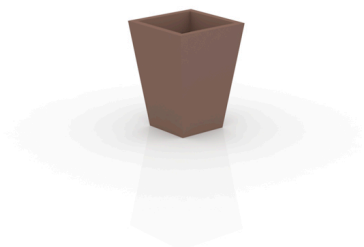

CONO CUADRADO ALTO 40x40x52

By MACETEROS

View online: <https://www.vondom.com/products/41240>

Features

Description

Pot made of polyethylene resin by rotational moulding. 100% Recyclable. Item suitable for indoor and outdoor use. Available in different finishes.

Weight

1.85 Kg

Finishes

SIMPLE

Ref. 41240

Matt finishes pot one wall

LACQUERED

Ref. 41240F

Lacquered Polyethylene

COLOR	LACQUERED / LACADO	SIMPLE
ICE		
WHITE		
BLACK		
BRONZE		
STEEL		
ANTHRACITE		
RED		
PISTACHIO		
ORANGE		
KAKI		
NAVY		
TAUPE		
PLUM		
ECRU		
BEIGE		
CHAMPAGNE