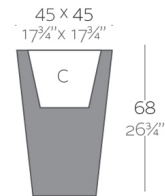

Weight

7 Kg

High Square Cone 45
Cono Cuadrado Alto 45

Finishes

SELF-WATERING

Ref. 41245R

Self-watering system included in all planters except those with basic finish

BASIC