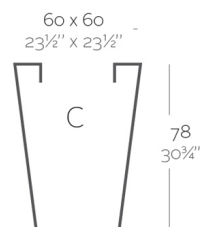

High Square Cone 60
Cono Cuadrado Alto 60

Finishes

SIMPLE

Ref. 41260

Matt finishes pot one wall

LACQUERED

Ref. 41260F

Lacquered Polyethylene

COLOR	LACQUERED / LACADO	SIMPLE
ICE		
WHITE		
BLACK		
BRONZE		
STEEL		
ANTHRACITE		
RED		
PISTACHIO		
ORANGE		
KAKI		
NAVY		
TAUPE		
PLUM		
ECRU		
BEIGE		
CHAMPAGNE