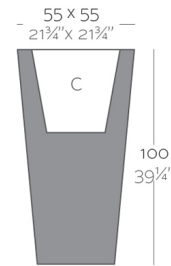

By **MACETEROS**

View online: <https://www.vondom.com/products/41255A>

Features

Description

Pot made of polyethylene resin by rotational moulding. 100% Recyclable. Item suitable for indoor and outdoor use. Available in different finishes.

Weight

10.5 Kg

High Square Cone 55
Cono Cuadrado Alto 55

Finishes

SELF-WATERING

Ref. 41255R

Self-watering system included in all planters except those with basic finish

BASIC