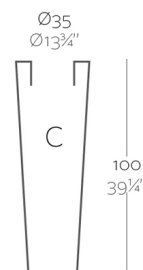

Weight

5 Kg

High Cone 100
Cono Alto 100

High Cone 100
Cono Alto 100

Finishes

SELF-WATERING

Ref. 40535R

Self-watering system included in all planters except those with basic finish