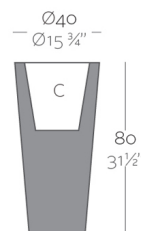

Weight

6.5 Kg

High Cone 80
Cono Alto 80

Finishes

SELF-WATERING

Ref. 40540R

Self-watering system included in all planters except those with basic finish

BASIC