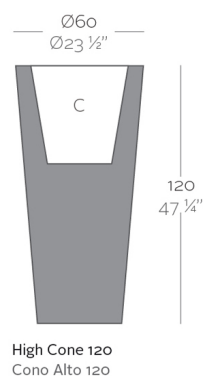

Weight

13 Kg

Finishes

SELF-WATERING

Ref. 40560R

Self-watering system included in all planters except those with basic finish

BASIC

Ref. 40560A