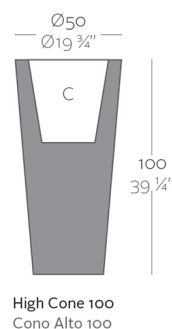

CONO ALTO Ø50×100

By **MACETEROS**

View online: <https://www.vondom.com/products/40550A>

Features

Description

Pot made of polyethylene resin by rotational moulding. 100% Recyclable. Item suitable for indoor and outdoor use. Available in different finishes.

Weight

9 Kg

Finishes

SELF-WATERING

Ref. 40550R

Self-watering system included in all planters except those with basic finish

BASIC

Ref. 40550A