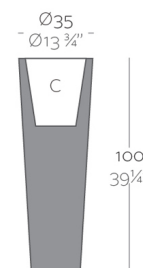

High Cone 100
Cono Alto 100

Finishes

SELF-WATERING

Ref. 40535R

Self-watering system included in all planters except those with basic finish

BASIC

Ref. 40535A

Matt Polyethylene

LIGHT

Ref. 40535EW

White internally lit unit with LED technology. Available only in matte ice white finish.

RGBW LED

Ref. 40535L

Unit with internal lighting with RGBW LED technology and remote control unit for switching colors. Available only in matte ice white finish. Remote control included.