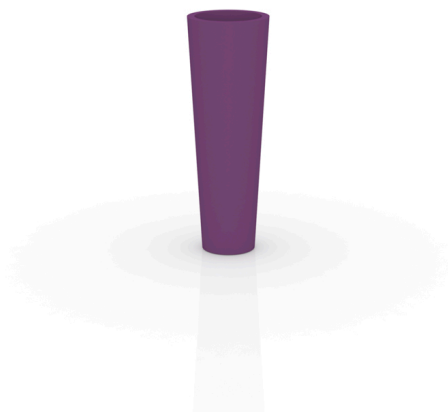

CONO ALTO Ø35×100

By MACETEROS

View online: <https://www.vondom.com/products/40535>

Features

Description

Pot made of polyethylene resin by rotational moulding. 100% Recyclable. Item suitable for indoor and outdoor use. Available in different finishes.

Weight

5 Kg

Finishes

SELF-WATERING

Ref. 40535R

Self-watering system included in all planters except those with basic finish

BASIC

Ref. 40535A

Matt Polyethylene

LIGHT

Ref. 40535EW

White internally lit unit with LED technology. Available only in matte ice white finish.

RGBW LED

Ref. 40535L

Unit with internal lighting with RGBW LED technology and remote control unit for switching colors. Available only in matte ice white finish. Remote control included.