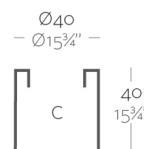

Cylinder 40
Cilindro 40

Finishes

SELF-WATERING

Ref. 40340R

Self-watering system included in all planters except those with basic finish

SIMPLE

Ref. 40340

Matt finishes pot one wall

BASIC

Ref. 40340A

Matt Polyethylene

LACQUERED

Ref. 40340F

Lacquered Polyethylene

LIGHT

Ref. 40340W

White internally lit unit with LED technology. Available only in matte ice white finish.

RGBW LED

Ref. 40340L

Unit with internal lighting with RGBW LED technology and remote control unit for switching colors. Available only in matte ice white finish. Remote control included.

RGBW LED DMX

Ref. 40340D

Unit with internal lighting with RGBW LED technology and remote control unit for switching colors. Also controlled by DMX-1024 (wireless), enabling communication between one or more products simultaneously via the DMX transmitter (not included).

RGBW LED BATTERY

Ref. 40340Y

Unit with internal lighting with battery-powered RGBW LED