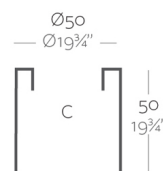

Cylinder 50
Cilindro 50

Finishes

SELF-WATERING

Ref. 40350R

Self-watering system included in all planters except those with basic finish

BASIC

Ref. 40350A

Matt Polyethylene

SIMPLE

Ref. 40350

Matt finishes pot one wall

LACQUERED

Ref. 40350F

Lacquered Polyethylene

LIGHT

Ref. 40350W

White internally lit unit with LED technology. Available only in matte ice white finish.

RGBW LED

Ref. 40350L

Unit with internal lighting with RGBW LED technology and remote control unit for switching colors. Available only in matte ice white finish. Remote control included.

RGBW LED DMX

Ref. 40350D

Unit with internal lighting with RGBW LED technology and remote control unit for switching colors. Also controlled by DMX-1024 (wireless), enabling communication between one or more products simultaneously via the DMX transmitter (not included).

RGBW LED BATTERY

Ref. 40350Y

Unit with internal lighting with battery-powered RGBW LED