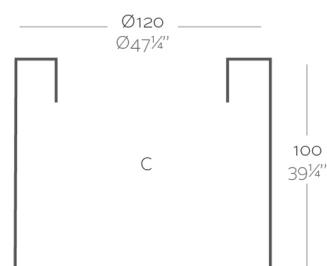

Weight

35 Kg

Cylinder 100
Cilindro 100

Finishes

SELF-WATERING

Ref. 40312R

Self-watering system included in all planters except those with basic finish

SIMPLE