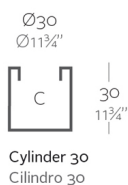

LACQUERED

Ref. 40330F

Lacquered Polyethylene

COLOR	LACQUERED / LACADO	SIMPLE
ICE		
WHITE		
BLACK		
BRONZE		
STEEL		
ANTHRACITE		
RED		
PISTACHIO		
ORANGE		
KAKI		
NAVY		
PLUM		
TAUPE		
ECRU		
BEIGE		
CHAMPAGNE