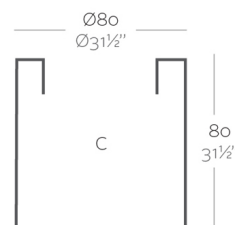

Cylinder 80
Cilindro 80

Finishes

SELF-WATERING

Ref. 40380R

Self-watering system included in all planters except those with basic finish

SIMPLE

Ref. 40380

Matt finishes pot one wall

BASIC

Ref. 40380A

Matt Polyethylene

LACQUERED

Ref. 40380RF

Lacquered Polyethylene

LIGHT

Ref. 40380W

White internally lit unit with LED technology. Available only in matte ice white finish.

RGBW LED

Ref. 40380L

Unit with internal lighting with RGBW LED technology and remote control unit for switching colors. Available only in matte ice white finish. Remote control included.

RGBW LED DMX

Ref. 40380D

Unit with internal lighting with RGBW LED technology and remote control unit for switching colors. Also controlled by DMX-1024 (wireless), enabling communication between one or more products simultaneously via the DMX transmitter (not included).

RGBW LED BATTERY

Ref. 40380Y