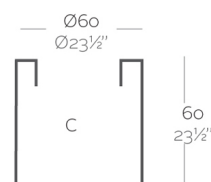

Cylinder 60
Cilindro 60

Finishes

SELF-WATERING

Ref. 40360R

Self-watering system included in all planters except those with basic finish

BASIC

Ref. 40360A

Matt Polyethylene

SIMPLE

Ref. 40360

Matt finishes pot one wall

LACQUERED

Ref. 40360F

Lacquered Polyethylene

LIGHT

Ref. 40360W

White internally lit unit with LED technology. Available only in matte ice white finish.

RGBW LED

Ref. 40360L

Unit with internal lighting with RGBW LED technology and remote control unit for switching colors. Available only in matte ice white finish. Remote control included.

RGBW LED DMX

Ref. 40360D

Unit with internal lighting with RGBW LED technology and remote control unit for switching colors. Also controlled by DMX-1024 (wireless), enabling communication between one or more products simultaneously via the DMX transmitter (not included).

RGBW LED BATTERY

Ref. 40360Y

Unit with internal lighting with battery-powered RGBW LED