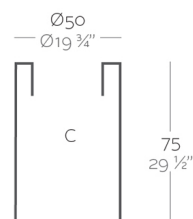

Weight

5.5 Kg

High Cylinder 75
Cilindro Alto 75

Finishes

SIMPLE

Ref. 40450

Matt finishes pot one wall

LACQUERED