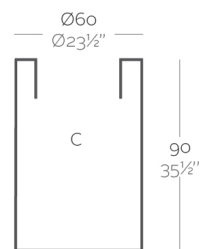

Weight

8.5 Kg

High Cylinder 90
Cilindro Alto 90

Finishes

SELF-WATERING

Ref. 40460R

Self-watering system included in all planters except those with basic finish

SIMPLE