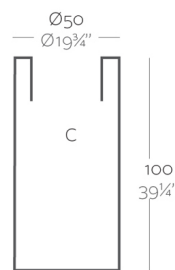

Weight

8.5 Kg

High Cylinder 100
Cilindro Alto 100

Finishes

SELF-WATERING

Ref. 40451R

Self-watering system included in all planters except those with basic finish

SIMPLE