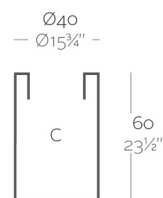

Weight

3.3 Kg

High Cylinder 60
Cilindro Alto 60

Finishes

SIMPLE

Ref. 40440

Matt finishes pot one wall

LACQUERED