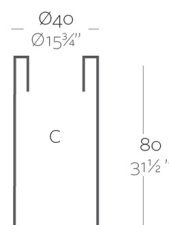

Weight

6.5 Kg

High Cylinder 80
Cilindro Alto 80

Finishes

SELF-WATERING

Ref. 40441R

Self-watering system included in all planters except those with basic finish

SIMPLE