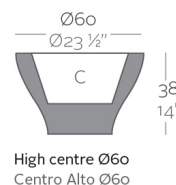

RGBW LED

Ref. 42060L

Unit with internal lighting with RGBW LED technology and remote control unit for switching colors. Available only in matte ice white finish. Remote control included.

RGBW LED DMX

Ref. 42060D

Unit with internal lighting with RGBW LED technology and remote control unit for switching colors. Also controlled by DMX-1024 (wireless), enabling communication between one or more products simultaneously via the DMX transmitter (not included).

RGBW LED BATTERY

Ref. 42060DY

Unit with internal lighting with battery-powered RGBW LED technology. Includes charger and remote control for switching colors and charger. Available only in matte ice white finish.