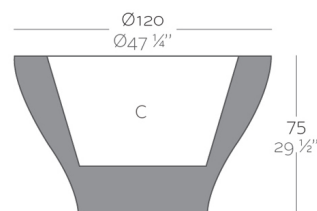

CENTRO ALTO Ø120×75

By **MACETEROS**

View online: <https://www.vondom.com/products/42012A>

Features

Description

Pot made of polyethylene resin by rotational moulding. 100% Recyclable. Item suitable for indoor and outdoor use. Available in different finishes.

Weight

26 Kg

High centre Ø120
Centro Alto Ø120

Finishes

SELF-WATERING

Ref. 42012R

Self-watering system included in all planters except those with basic finish

BASIC