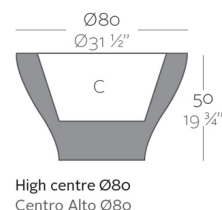

CENTRO ALTO Ø80×50

By **MACETEROS**

View online: <https://www.vondom.com/products/42080A>

Features

Description

Pot made of polyethylene resin by rotational moulding. 100% Recyclable. Item suitable for indoor and outdoor use. Available in different finishes.

Weight

10 Kg

Finishes

SELF-WATERING

Ref. 42080R

Self-watering system included in all planters except those with basic finish

BASIC

Ref. 42080A