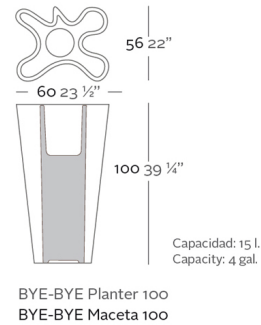

BYE-BYE MACETEROS 60x56x100

By Harry & Camila

The artistic couple's objective with this new collection: To attain two completely different shapes. An abstract shape drawn by the upper edge and yet an overall inferior outline which appears to be geometric, although flowing from side to side, but never seeming to join, something that catches our interest. An ordinary vertical outline holds the object within its own identity. Its overall stretched cartoon-like appearance symbolizes journeys through space at light-speed. The fascination of BYE-BYE is contained in its contrast of a simultaneous unity, yet inner conflict.

Weight

12 Kg

Finishes

SELF-WATERING

Ref. 58004R

Self-watering system included in all planters except those with basic finish

BASIC

Ref. 58004A