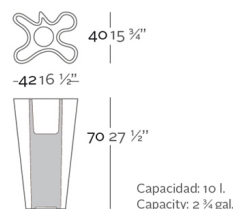

BYE-BYE MACETEROS 42x40x70

By Harry & Camila

The artistic couple's objective with this new collection: To attain two completely different shapes. An abstract shape drawn by the upper edge and yet an overall inferior outline which appears to be geometric, although flowing from side to side, but never seeming to join, something that catches our interest. An ordinary vertical outline holds the object within its own identity. Its overall stretched cartoon-like appearance symbolizes journeys through space at light-speed. The fascination of BYE-BYE is contained in its contrast of a simultaneous unity, yet inner conflict.

Weight

6 Kg

BYE-BYE Planter 70
BYE-BYE Maceta 70

Finishes

SELF-WATERING

Ref. 58003R

Self-watering system included in all planters except those with basic finish

BASIC