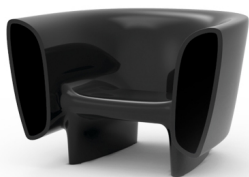

# BUM-BUM BUTACA

By Eugeni Quitllet

BUM BUM was born from the principle of not designing objects, but rather musical instruments to be used for another purpose; the same as a person who holds a shell to their ear to hear the ocean. This collection that has tubular shapes allows us to experiment with light and sound simultaneously. It's "argonautic" form enables us to create a new environment, as well as atmospheric spaces, wherever we are. The collection is made up of a sofa, a table, an armchair and "toro"(bull), a unique member with a great variety of functions. It is a collection designed for the God of the sea, Neptune, and the mermaids that dance in time with the waves...It's that simple... a summer dream.

### Description

Made of polyethylene resin by rotational moulding. 100% Recyclable. Item suitable for indoor and outdoor use. Available with different finishes.