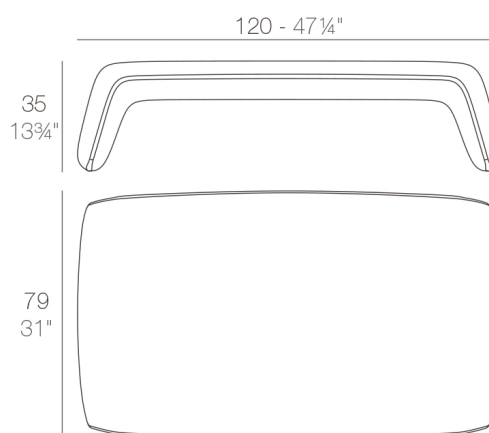

Weight

15 Kg

BLOW Mesa Baja
BLOW Low Table

Finishes

BASIC

Ref. 55015

Matt Polyethylene

LACQUERED