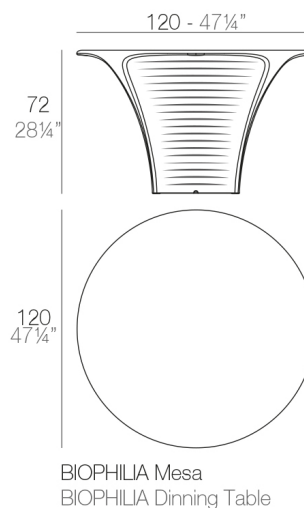

Weight

63.51 Kg

Finishes

BASIC

Ref. 59005

Matt Polyethylene

LACQUERED

Ref. 59005FB