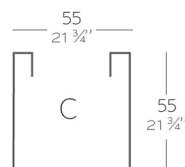

# ANGULAR 50x39x55

By MACETEROS

View online: <https://www.vondom.com/products/41070>

### Weight

1.9 Kg

Angular  
Angular