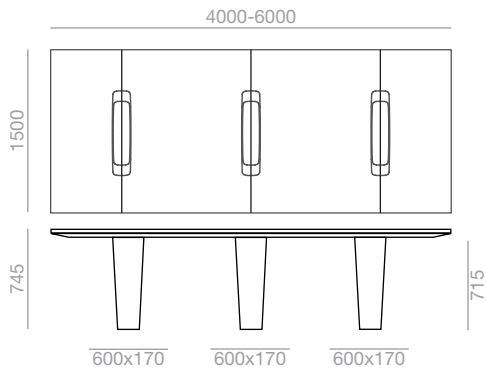

Top measures Grösse der Tischplatte	Packaging info. Pack-Information Verpackung			Table top / Tischplatten													
				Oak Eiche		S600	Lacquered Lackiert		Laminate Laminat		Laminate TP Laminat TP		Optical Glass Optisch Glas				
				Ref.			Ref.		Ref.		Ref.		Ref.				
4000x1500	0,63	127	x1	ME 02228			ME 02229			ME 02230			ME 02231			ME 02232	
4500x1500	0,63	127	x1	ME 02239			ME 02240			ME 02241			ME 02242			ME 02243	
5000x1500	0,63	127	x1	ME 02250			ME 02251			ME 02252			ME 02253			ME 02254	
5500x1500	0,63	127	x1	ME 02261			ME 02262			ME 02263			ME 02264			ME 02265	
6000x1500	0,63	127	x1	ME 02272			ME 02273			ME 02274			ME 02275			ME 02276	

Top measures Grösse der Tischplatte	Packaging info. Pack-Information Verpackung			Table top / Tischplatten											
				Ivory linoleum Elfenbein linoleum		White ultra-matte Weiss ultra-matt		White ultra-matte TP Weiss ultra-matt TP		Calacatta marble Calacatta Marmor		Bamboo marble Bambus Marmor		Carrara marble Marmor Carrara	
				Ref.		Ref.		Ref.		Ref.		Ref.		Ref.	
4000x1500	0,63	127	x1	ME 02233		ME 02234		ME 02235		ME 02236		ME 02237		ME 02238	
4500x1500	0,63	127	x1	ME 02244		ME 02245		ME 02246		ME 02247		ME 02248		ME 02249	
5000x1500	0,63	127	x1	ME 02255		ME 02256		ME 02257		ME 02258		ME 02259		ME 02260	
5500x1500	0,63	127	x1	ME 02266		ME 02267		ME 02268		ME 02269		ME 02270		ME 02271	
6000x1500	0,63	127	x1	ME 02277		ME 02278		ME 02279		ME 02280		ME 02281		ME 02282	

Amount of sand: 150 kg. (3x50 kg.)
Füllgewicht aus Sand: 150 kg. (3x50 kg.)

PS TOP-TECH

Up charge for TOP-TECH Power Box.
Aufpreis für TOP-TECH Power Box.

Up charge for double USB charge.
Preiszuschlag für USB-Aufladung.

177

Up charge for power socket.
Aufpreis für Steckdose.

177

4000x1500	4500x1500	5000x1500	5500x1500	6000x1500

1.062   1.088   1.115   1.141   1.185