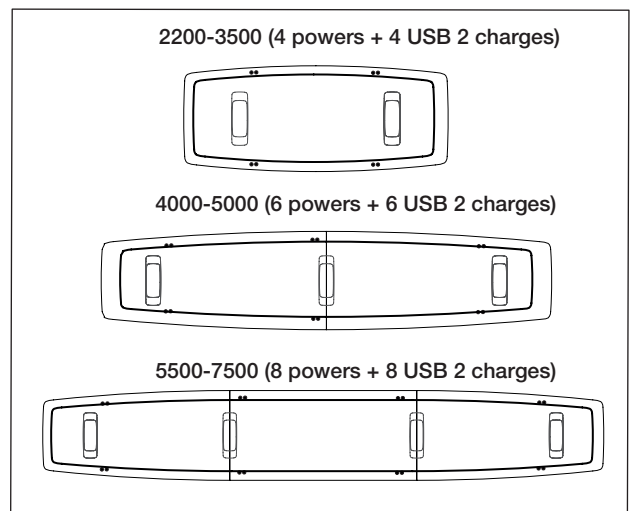

See table mesures

Preinstalled (optional)
Preinstalación (optional)

IN-0006 294

**UNDER-TOP HI-TECH POWER BOXES
CAJA DE CONEXIONES HI-TECH BAJO EL SOBRE**

Aluminum power box mounted in the table top with a folding protective lid. Available for any Reverse model. It is served in anodized silver color, for other finishing, contact the Customer Department.

There are two power system sizes available and data slots can be customized according to the below diagram .

1 POWER BOXES DISTRIBUTION / POWER BOX VERTEILUNG

By default power box is placed in the center of the table and in lengthwise direction. If more than one power box is installed, inform the Customer Department about the desired position.

Wird die Power-Box in der Mitte des Tisches und in Längsrichtung positioniert. Wenn mehr als eine Power-Box bestellt wird, muss die gewünschte Position mitgeteilt.

2 WIRING MANAGEMENT / KABEL-VERWALTUNG