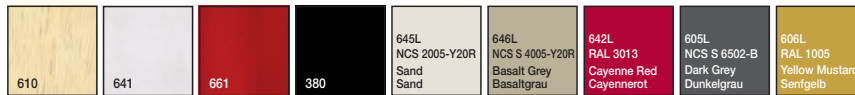

**Premium finish
and wood lacquers
Premium Ausführungen
und Holzlacke**