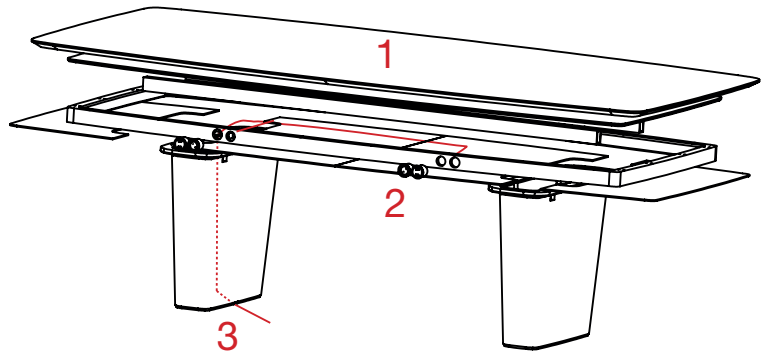

See table mesures

Preinstalled (optional)
Preinstalación (optional)

IN-0006 294

**UNDER-TOP HI-TECH POWER BOXES
CAJA DE CONEXIONES HI-TECH BAJO EL SOBRE**

Aluminum power box mounted in the table top with a folding protective lid. Available for any Reverse model. It is served in anodized silver color, for other finishing, contact the Customer Department.

There are two power system sizes available and data slots can be customized according to the below diagram .

1 POWER BOXES DISTRIBUTION / POWER BOX VERTEILUNG

By default power box is placed in the center of the table and in lengthwise direction. If more than one power box is installed, inform the Customer Department about the desired position.