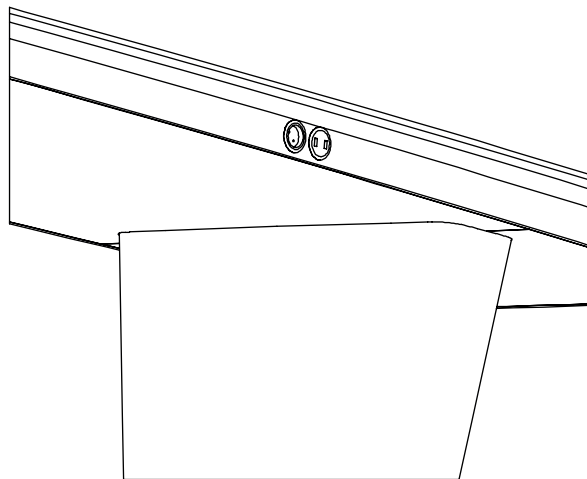

See table mesures

Preinstalled (optional)
Preinstalación (optional)

IN-0006 294

**UNDER-TOP HI-TECH POWER BOXES
CAJA DE CONEXIONES HI-TECH BAJO EL SOBRE**

Aluminum power box mounted in the table top with a folding protective lid. Available for any Reverse model. It is served in anodized silver color, for other finishing, contact the Customer Department.

There are two power system sizes available and data slots can be customized according to the below diagram .

1 POWER BOXES DISTRIBUTION / POWER BOX VERTEILUNG

By default power box is placed in the center of the table and in lengthwise direction. If more than one power box is installed, inform the Customer Department about the desired position.