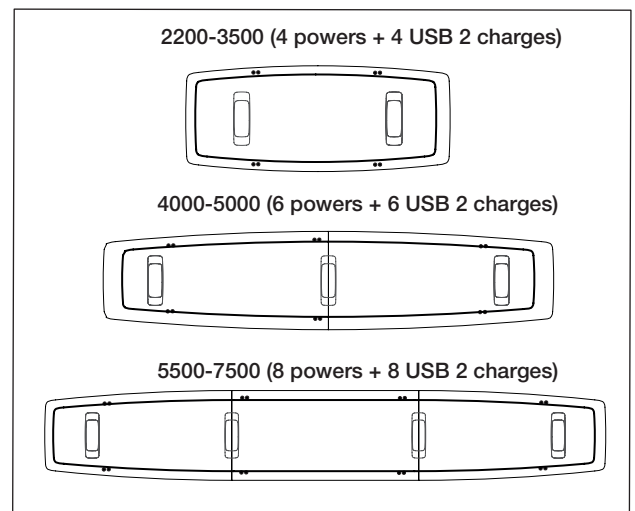

IN-0006

**UNDER-TOP HI-TECH POWER BOXES
CAJA DE CONEXIONES HI-TECH BAJO EL SOBRE**

Aluminum power box mounted in the table top with a folding protective lid. Available for any Reverse model. It is served in anodized silver color, for other finishing, contact the Customer Department.

There are two power system sizes available and data slots can be customized according to the below diagram .

1 POWER BOXES DISTRIBUTION / POWER BOX VERTEILUNG

By default power box is placed in the center of the table and in lengthwise direction. If more than one power box is installed, inform the Customer Department about the desired position.

Wird die Power-Box in der Mitte des Tisches und in Längsrichtung positioniert. Wenn mehr als eine Power-Box bestellt wird, muss die gewünschte Position mitgeteilt.

2 WIRING MANAGEMENT / KABEL-VERWALTUNG