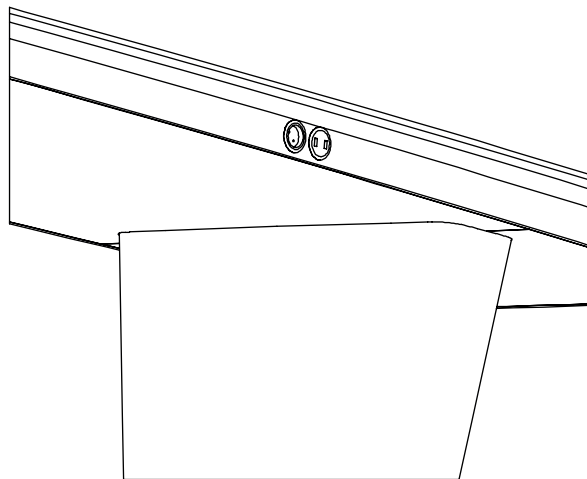

**UNDER-TOP HI-TECH POWER BOXES
CAJA DE CONEXIONES HI-TECH BAJO EL SOBRE**

Aluminum power box mounted in the table top with a folding protective lid. Available for any Reverse model. It is served in anodized silver color, for other finishing, contact the Customer Department.

There are two power system sizes available and data slots can be customized according to the below diagram .