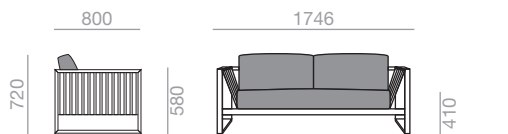

SF-4300

FU-4800

	COM 140 cm
1x	485
2x	970

1,39 m³
 62,5 kg
 x1

Sofa with **steel frame** and EPL-5 outdoor treatment, available **in white**. 3-seater. **Woven bands on back and arms**, available in several colors.

3-Sitzer Sofa **Stahlgestell in weiss** mit EPL-5 Outdoor-Behandlung. **Vergurte Rücken- und Armlehnen**, erhältlich in mehreren Farben.

SF-4301

FU-4800

	COM 140 cm
1x	485
2x	970

1,39 m³
 62,5 kg
 x1

Sofa with **steel frame** and EPL-5 outdoor treatment, available **in white**. 3-seater. **Woven bands on back and arms**, available in several colors.

3-Sitzer Sofa **Stahlgestell in weiss** mit EPL-5 Outdoor-Behandlung. **Vergurte Rücken- und Armlehnen**, erhältlich in mehreren Farben.

SF-4325

FU-4807

	COM 140 cm
1x	385
2x	770

0,93 m³
 50,5 kg
 x1

Sofa with **steel frame** and EPL-5 outdoor treatment, available **in white**. 2-seater. **Woven bands on back and arms**, available in several colors.