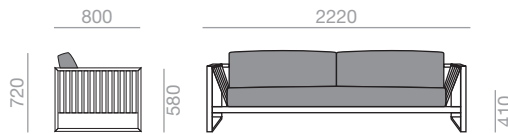

SF-4300

FU-4800

	COM 140 cm
1x	485
2x	970

1,39 m³
 62,5 kg
 x1

Sofa with **steel frame** and EPL-5 outdoor treatment, available **in white**. 3-seater. **Woven bands on back and arms**, available in several colors.

3-Sitzer Sofa **Stahlgestell in weiss** mit EPL-5 Outdoor-Behandlung. **Vergurte Rücken- und Armlehnen**, erhältlich in mehreren Farben.

SF-4301

FU-4800

	COM 140 cm
1x	485
2x	970

1,39 m³
 62,5 kg
 x1

Sofa with **steel frame** and EPL-5 outdoor treatment, available **in white**. 3-seater. **Woven bands on back and arms**, available in several colors.