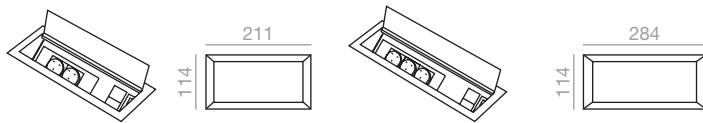

PS-0784

PS-0785

CHOOSE DATA PORT FOR DATA CUSTOM PORT SLOTS
WÄHLEN SIE EINEN DATEN-ANSCHLUSS FÜR JEDEN PORT

1 POWER BOXES DISTRIBUTION / POWER BOX VERTEILUNG

By standard, the power/data box would be offset relative to the base. For tables with more than one power box, these will be separated 1/3 between them and placed horizontally.

Standardmässig wird das System in der Mitte des Tisches und in Längsrichtung montiert. Wenn zwei Systeme bestellt werden, werden diese in einem Abstand von 1/3 der Gesamtlänge des Tisches und in Längsrichtung positioniert. Für weitere Möglichkeiten, setzen Sie sich mit unserer Verkaufsabteilung in Verbindung.