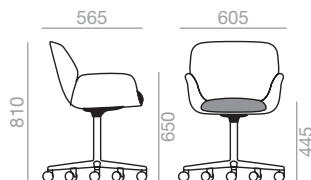

COM cm. per unit	COL m <sup>2</sup>
------------------	--------------------

Seat cushion / Kissen im Sitz

1 unit	25	0,75
10 units or more	25	

Seat and back cushion / Kissen im Sitz und Rücken

1 unit	95	2,00
10 units or more	95	

0,34 m<sup>3</sup>  
 12,5 kg  
 x1

Seat cushion  
Kissen im Sitz

Seat and backrest cushion  
Kissen im Sitz und Rücken

SO-2773 **NEW**

Armchair with thermoplastic seat and backrest available in several colors and height adjustable central swivel base with 5 casters and self-return finished in polished aluminum, white or black. Optional fixed seat cushion or combined seat and backrest fixed cushions.