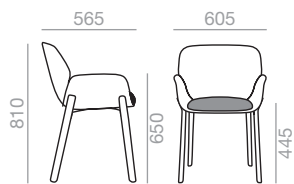

SO-2770 **NEW**

Armchair with thermoplastic seat and backrest available in several colors and 4-legged solid oak wood base. Optional fixed seat cushion or combined seat and backrest fixed cushions.

Armlehnstuhl, Sitzschale aus Terpolymer in verschiedenen Farben erhältlich. Vierfüßgestell aus massivem Eichenholz. Verfügbar mit fixem Sitz-, oder Sitz- und Rückenkissen.

COM cm. per unit	COL m²

0,34 m³
12,5 kg
x1

Seat cushion / Kissen im Sitz

1 unit	25	0,75
10 units or more	25	

Seat and back cushion / Kissen im Sitz und Rücken

1 unit	95	2,00
10 units or more	95	

SERIE 600

Matte lacquered and premium up charge
Aufpreis für Matt- und Premiumlackierung

SO-2771 **NEW**