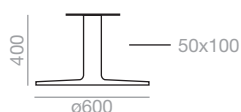

Unassembled
Unmontiert
 0,07 m³
x1

Dual 60

Maximum table top
900x900 / ø900.
Estimated table base assembly time
3 minutes. The price of the
unassembled table bases applies
only to orders greater than 10 units.

Maximale Grösse der Tischplatte
900x900 / 900.
Geschätzte Montagezeit 3 Minuten
pro Fussgestell. Der Preis der
unmontierten Tischuntergestellen gilt
nur für Bestellungen ab 10 Stück.

0,46 m³
 22 kg
x1

BM-4375 Polished aluminum Poliertes Alu
Assembled Montiert
Unassembled Unmontiert

0,46 m³
 22 kg
x1

BM-4376 Matte White Weiss Matt
Matte Black Schwarz Matt
Assembled Montiert
Unassembled Unmontiert