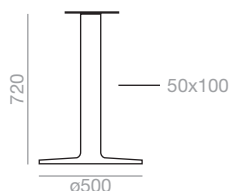

Dual 50

Maximum table top
1000x1000 / ø1000.
Estimated table base assembly time
3 minutes. The price of the
unassembled table bases applies
only to orders greater than 10 units.

Maximale Grösse der Tischplatte
1000x1000 / 1000.
Geschätzte Montagezeit 3 Minuten
pro Fussgestell. Der Preis der
unmontierten Tischuntergestellen gilt
nur für Bestellungen ab 10 Stück.