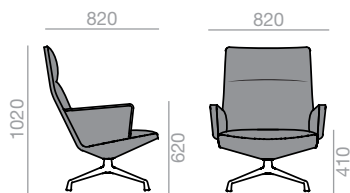

BU-1692 NEW

Lounge chair with upholstered shell and aluminum swivel 4-star base with self-return and finished in polished aluminum, white or black.

Sessel, mit gepolsterter Sitzschale. Drehbarer 4-Sternfuss aus Alu, mit Rückkehrmechanik. Ausführung in Alu poliert, weiss oder schwarz.

	COM cm. per unit	COL m ²
1 unit	250	5,00
10 units or more	250	

0,81 m³
 28 kg
 x1

BU-1693 NEW

Lounge chair with upholstered shell and arms and aluminum swivel 4-star base with self-return and finished in polished aluminum, white or black.