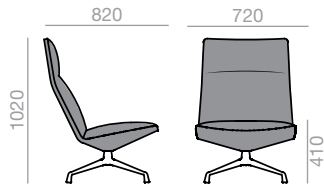

BU-1692 NEW

Lounge chair with upholstered shell and aluminum swivel 4-star base with self-return and finished in polished aluminum, white or black.

Sessel, mit gepolsterter Sitzschale. Drehbarer 4-Sternfuss aus Alu, mit Rückkehrmechanik. Ausführung in Alu poliert, weiss oder schwarz.

	COM cm. per unit	COL m²
1 unit	250	5,00
10 units or more	250	

0,81 m³
28 kg
x1