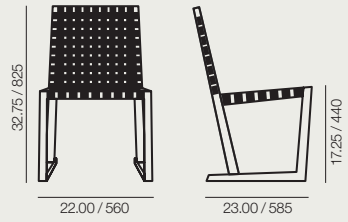

Chairs, armchairs and lounge chairs with braided strap seat and back in earth brown, sand, graphite or white nish and teak wood frame suitable for exterior use. Also available in footrest version.

Sillas, sillones y butacas con asiento y respaldo cinchado con cinchas en acabado marrón tierra, arena, grafito o blanco y estructura de madera maciza de teca, válida para uso en exterior. Disponible versión de reposapiés.

SI 1190