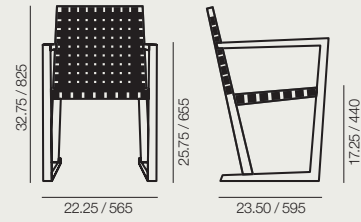

Chairs, armchairs and lounge chairs with braided strap seat and back in earth brown, sand, graphite or white nish and teak wood frame suitable for exterior use. Also available in footrest version.

Sillas, sillones y butacas con asiento y respaldo cinchado con cinchas en acabado marrón tierra, arena, grafito o blanco y estructura de madera maciza de teca, válida para uso en exterior. Disponible versión de reposapiés.

SO 1191

RS 1196

Measurements in./mm.
Medidas in./mm.

SI 1190

Chair with webbing seat and backrest and solid teak wood frame.

Silla con asiento y respaldo cinchado y estructura de madera maciza de teca.

SO 1191

Armchair with webbing seat and backrest and solid teak wood frame.

Sillón con asiento y respaldo cinchado y estructura de madera maciza de teca.

BU 1192

Lounge chair with webbing seat and backrest and solid teak wood frame. Low back version.

Butaca de respaldo bajo con asiento y respaldo cinchado y estructura de madera maciza de teca.

CJ 1180
CJ 1181

BU 1193

Lounge arm chair with webbing seat and backrest and solid teak wood frame. Low back version.

Butaca de respaldo bajo con brazos, asiento y respaldo cinchado y estructura de madera maciza de teca.

CJ 1180
CJ 1188

RS 1196

Ottoman with webbing seat and solid teak wood frame. Reposapiés con asiento cinchado y estructura de madera maciza de teca.

BU 1194

Lounge chair with webbing seat and backrest and solid teak wood frame. High back version.

Butaca de respaldo alto con asiento y respaldo cinchado y estructura de madera maciza de teca.

CJ 1178
CJ 1179

BU 1195

Lounge arm chair with webbing seat and backrest and solid teak wood frame. High back version.

Butaca de respaldo alto con brazos, asiento y respaldo cinchado y estructura de madera maciza de teca.

CJ1178
CJ1187

BU 1195 + RS 1196