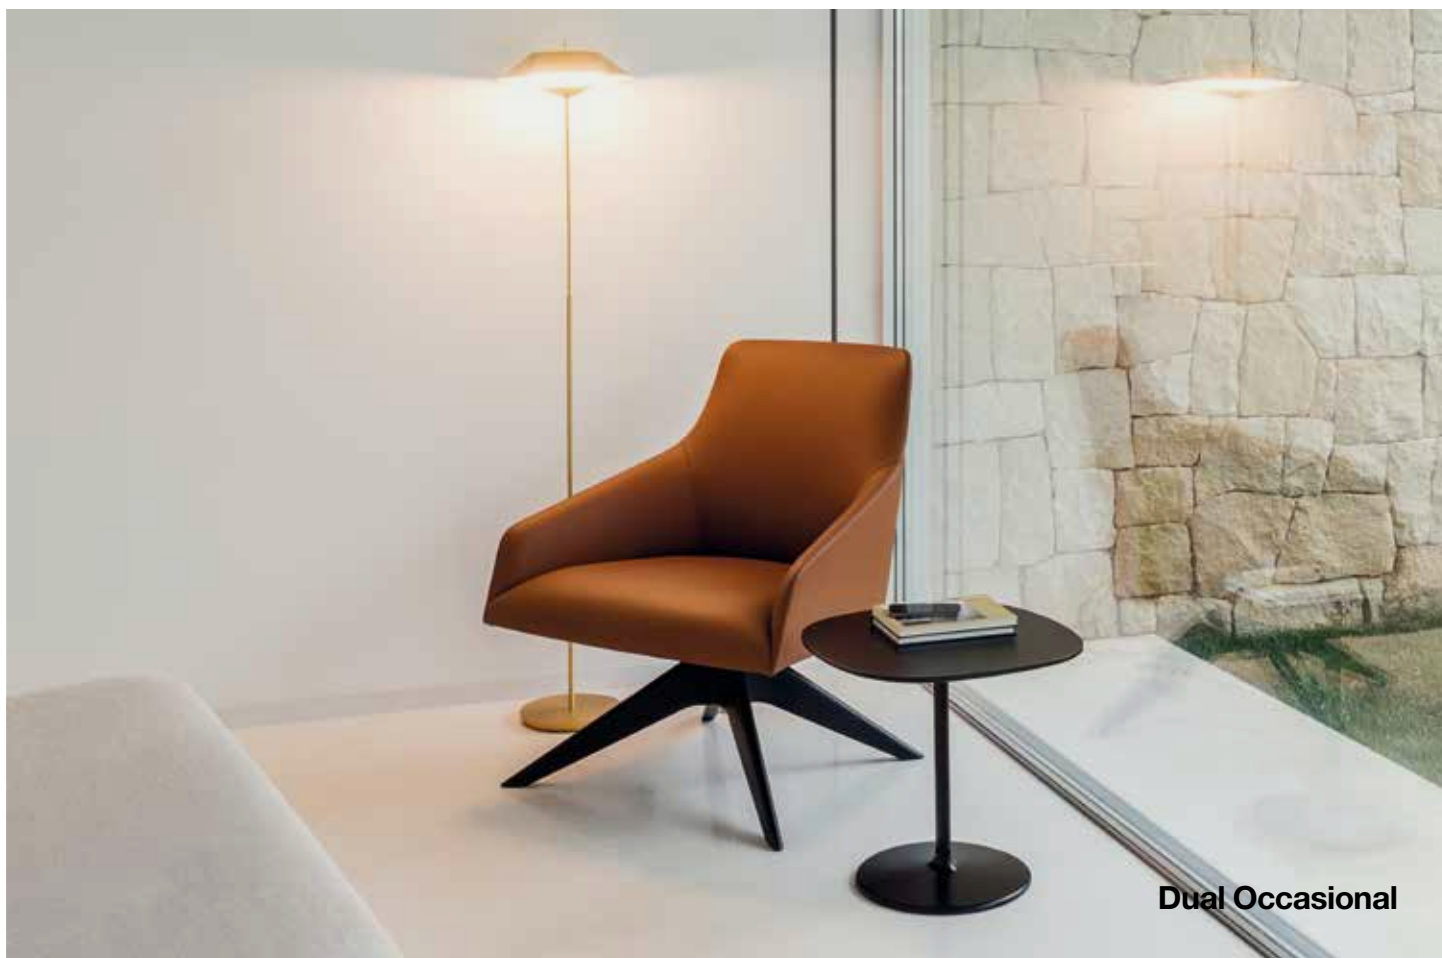

Dual Occasional

Table with injected aluminum circular base and oval column, available in 2 heights. Available finishes include polished aluminum, matte white and black and plywood tops in different shapes and sizes in oak, lacquer, Technical Stone, HPL, Calacatta marble and Carrara white marble.