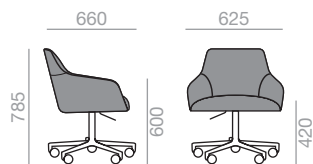

SO-1537 NEW

Armchair with upholstered seat and aluminum central base with 5 casters, swivel and pneumatic height adjustment. Available in polished aluminum, white or black. The chair rises to 5 inch.

Armlehnstuhl mit gepolsterter Sitzfläche und Rückenlehne, drehbarer Mittelfuss auf 5 Rollen, höhenverstellbar. Ausführung Alu poliert, Weiss oder Schwarz. 120 mm pneumatischer Höhenverstellung.

	COM cm. per unit	COL m²
1 unit	180	3,50
10 units or more	180	

0,34 m³
15 kg
x1