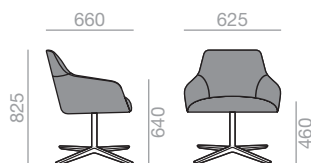

BU-1530 NEW

High back lounge chair fully upholstered to the floor. Optional swivel base.

Sessel mit hoher Rückenlehne. Vollgepolstert. Optional Drehbares Gestell.

	COM cm. per unit	COL m ²
1 unit	345	6,50
10 units or more	345	

0,81 m³
20,5 kg
x1

Swivel base up charge
Aufpreis für Drehsockel

SO-1532 NEW

Armchair with a four star aluminum swivel base, with self-return system, and finished in polished aluminum, white or black. Upholstered seat and backrest.