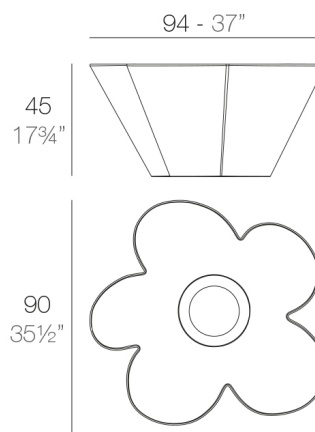

Weight

14 Kg

Includes

PORTALÁPICES Pencil holder

AGATHA Mesa Baja (incluye portalápices)
AGATHA Low Table (pencil case included)

Finishes

BASIC

Ref. 52002