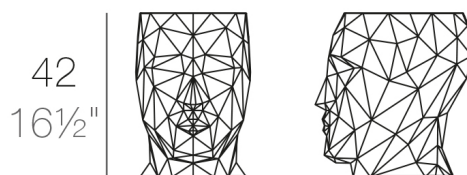

Weight

3.1 Kg

30 - 11 $\frac{3}{4}$ " 41 - 16 $\frac{1}{4}$ "

ADAN Taburete Bajo
ADAN Low Stool

Finishes

BASIC

Ref. 49066

Matt Polyethylene