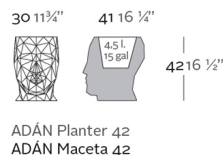

RGB LED

Ref. 49064L

Translucent white matt Polyethylene. Includes LED light operated by remote control. Colors can be selected or changed automatically (White, red, green, blue, light blue, pink and yellow).

RGB LED DMX

Ref. 49064D

Translucent white matt Polyethylene. Includes LED light operated by DMX512 wireless, allowing the connexion to light control systems (XLR), Wi-Fi routers, home automation, etc.

RGB LED BATTERY

Ref. 49064Y

Translucent white matt Polyethylene. Includes cordless LED light with rechargeable batteries, operated by remote control.