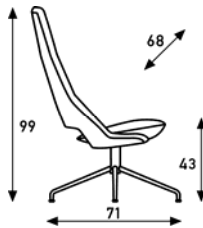

Group		
AA		
BB		
CC		
DD		
EE		
FF		
GG		
HH		
options:	castors hard tread breaking castors hard tread breaking	
meterage	220cm	220cm
weight		
packing		

Zuma Patrick Norguet 2017

4-legged, swiveling high back without arms

4-legged, swiveling high back with arms

High back Active

upholstery category ① ② ③ ④

Comment

4-legged in powder coat. With felt gliders.

Seating hight 48cm.

Active seat angel: 3,5°.

Also possible in Elmosoft leather.

Group		
AA		
BB		
CC		
DD		
EE		
FF		
GG		
HH		
meterage	240cm	240cm
weight		
packing		

4-legged, swiveling high back without arms

4-legged, swiveling high back with arms

High back relax

upholstery category ① ② ③ ④

Comment

4-legged in powder coat. With felt gliders.

Seating hight 43cm.

Relax seat angle: 10°.

Also possible in Elmosoft leather.

Group		
AA		
BB		
CC		
DD		
EE		
FF		
GG		
HH		
meterage	240cm	240cm
weight		
packing		