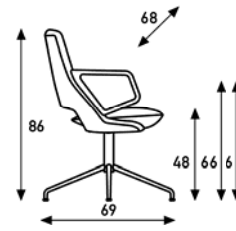

Zuma Patrick Norguet 2017

4-legged, swiveling
low back
without arms

4-legged, swiveling
low back
with arms

Low back Active

upholstery category ① ② ③ ④

Comment

4-legged in powder coat. With felt gliders.

Seating height 48cm.

Active seat angle: 3,5°.

Also possible in Elmosoft leather.

Group		
AA		
BB		
CC		
DD		
EE		
FF		
GG		
HH		
meterage	220cm	220cm
weight		
packing		

4-legged, swiveling
low back
without arms

4-legged, swiveling
low back
with arms

Low back Relax

upholstery category ① ② ③ ④

Comment

4-legged in powder coat. With felt gliders.

Seating height 43cm.

Relax seat angle: 10°.

Also possible in Elmosoft leather.

Group		
AA		
BB		
CC		
DD		
EE		
FF		
GG		
HH		
meterage	220cm	220cm
weight		
packing		