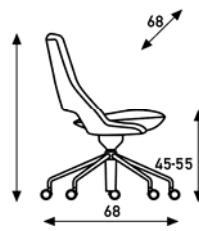

Active seat angle: 3,5°.

Also possible in Elmosoft leather.

Group		
AA		
BB		
CC		
DD		
EE		
FF		
GG		
HH		
meterage	220cm	220cm
weight		
packing		

4-legged, swiveling
low back
without arms

4-legged, swiveling
low back
with arms

Low back Relax

upholstery category ① ② ③ ④

Comment

4-legged in powder coat. With felt gliders.

Seating height 43cm.

Relax seat angle: 10°.

Also possible in Elmosoft leather.

Group		
AA		
BB		
CC		
DD		
EE		
FF		
GG		
HH		
meterage	220cm	220cm
weight		
packing		

5-legged, swiveling
low back
without arms

5-legged, swiveling
low back
with arms

Low back

upholstery category ① ② ③ ④

Comment

5-legged in powder coat.
Gas spring always polished aluminium.

Without tilt mechanism.
Active seat angle: 3,5°.

Also possible in Elmosoft leather.

Group		
AA		
BB		
CC		
DD		
EE		
FF		
GG		
HH		
options:	castors hard tread breaking castors hard tread breaking	
meterage	220cm	220cm
weight		
packing		

5-legged, swiveling
low back
without arms