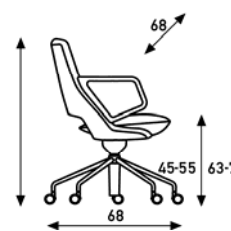

Active seat angle: 3,5°.

Also possible in Elmosoft leather.

Group		
AA		
BB		
CC		
DD		
EE		
FF		
GG		
HH		
meterage	220cm	220cm
weight		
packing		

4-legged, swiveling
low back
without arms

4-legged, swiveling
low back
with arms

Low back Relax

upholstery category ① ② ③ ④

Comment

4-legged in powder coat. With felt gliders.

Seating height 43cm.

Relax seat angle: 10°.

Also possible in Elmosoft leather.

Group		
AA		
BB		
CC		
DD		
EE		
FF		
GG		
HH		
meterage	220cm	220cm
weight		
packing		

5-legged, swiveling
low back
without arms

5-legged, swiveling
low back
with arms

Low back

upholstery category ① ② ③ ④

Comment

5-legged in powder coat.
Gas spring always polished aluminium.

Without tilt mechanism.
Active seat angle: 3,5°.

Also possible in Elmosoft leather.

Group		
AA		
BB		
CC		
DD		
EE		
FF		
GG		
HH		
options:	castors hard tread breaking castors hard tread breaking	
meterage	220cm	220cm
weight		
packing		

5-legged, swiveling
low back
without arms