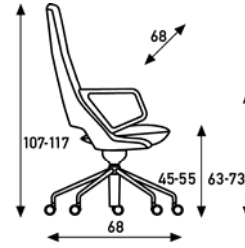

Group		
AA		
BB		
CC		
DD		
EE		
FF		
GG		
HH		
meterage	240cm	240cm
weight		
packing		

4-legged, swiveling high back without arms

4-legged, swiveling high back with arms

High back relax

upholstery category ① ② ③ ④

Comment

4-legged in powder coat. With felt gliders.

Seating hight 43cm.

Relax seat angle: 10°.

Also possible in Elmosoft leather.

Group		
AA		
BB		
CC		
DD		
EE		
FF		
GG		
HH		
meterage	240cm	240cm
weight		
packing		

Zuma Patrick Norguet 2017

5-legged, swiveling high back without arms

5-legged, swiveling high back with arms

High back

upholstery category ① ② ③ ④

Comment

5-legged in powder coat.
Gas spring always polished aluminium.

Without tilt mechanism.
Active seat angle: 3,5°.

Also possible in Elmosoft leather.

Group		
AA		
BB		
CC		
DD		
EE		
FF		
GG		
HH		
options:	castors hard tread breaking	castors hard tread breaking
meterage	240cm	240cm
weight		
packing		