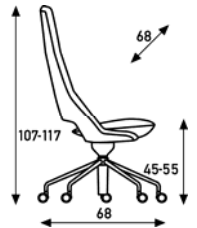

Comment

4-legged in powder coat. With felt gliders.

Seating hight 43cm.

Relax seat angle: 10°.

Also possible in Elmosoft leather.

Group		
AA		
BB		
CC		
DD		
EE		
FF		
GG		
HH		
meterage	240cm	240cm
weight		
packing		

Zuma Patrick Norguet 2017

5-legged, swiveling high back without arms

5-legged, swiveling high back with arms

High back

upholstery category ① ② ③ ④

Comment

5-legged in powder coat.
Gas spring always polished aluminium.

Without tilt mechanism.
Active seat angle: 3,5°.

Also possible in Elmosoft leather.

Group		
AA		
BB		
CC		
DD		
EE		
FF		
GG		
HH		
options:	castors hard tread breaking	castors hard tread breaking
meterage	240cm	240cm
weight		
packing		