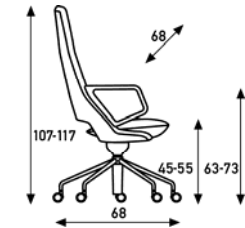

5-legged, swiveling high back with arms

High back

upholstery category ① ② ③ ④

Comment

5-legged in powder coat.
Gas spring always polished aluminium.

With tilt mechanism.
Seat angle variable.

Also possible in Elmosoft leather.

Group		
AA		
BB		
CC		
DD		
EE		
FF		
GG		
HH		
options:	castors hard tread breaking	castors hard tread breaking
meterage	240cm	240cm
weight		
packing