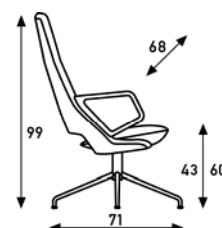

Group		
AA		
BB		
CC		
DD		
EE		
FF		
GG		
HH		
options:	castors hard tread breaking castors hard tread breaking	
meterage	220cm	220cm
weight		
packing		

Zuma Patrick Norguet 2017

4-legged, swiveling high back without arms

4-legged, swiveling high back with arms

High back Active

upholstery category ① ② ③ ④

Comment

4-legged in powder coat. With felt gliders.

Seating hight 48cm.

Active seat angel: 3,5°.

Also possible in Elmosoft leather.

Group		
AA		
BB		
CC		
DD		
EE		
FF		
GG		
HH		
meterage	240cm	240cm
weight		
packing		

4-legged, swiveling high back without arms

4-legged, swiveling high back with arms

High back relax

upholstery category ① ② ③ ④

Comment

4-legged in powder coat. With felt gliders.

Seating hight 43cm.

Relax seat angle: 10°.

Also possible in Elmosoft leather.

Group		
AA		
BB		
CC		
DD		
EE		
FF		
GG		
HH		
meterage	240cm	240cm
weight		
packing		