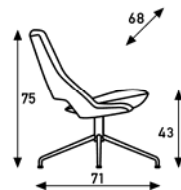

Zuma Patrick Norguet 2017

4-legged, swiveling
low back
without arms

4-legged, swiveling
low back
with arms

Low back Active

upholstery category ① ② ③ ④

Comment

4-legged in powder coat. With felt gliders.

Seating height 48cm.

Active seat angle: 3,5°.

Also possible in Elmosoft leather.

Group		
AA		
BB		
CC		
DD		
EE		
FF		
GG		
HH		
meterage	220cm	220cm
weight		
packing		

4-legged, swiveling
low back
without arms

4-legged, swiveling
low back
with arms

Low back Relax

upholstery category ① ② ③ ④

Comment

4-legged in powder coat. With felt gliders.

Seating height 43cm.

Relax seat angle: 10°.

Also possible in Elmosoft leather.

Group		
AA		
BB		
CC		
DD		
EE		
FF		
GG		
HH		
meterage	220cm	220cm
weight		
packing		