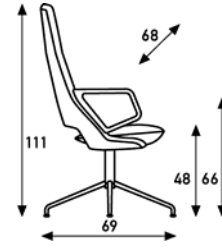

Also possible in Elmosoft leather.

Group		
AA		
BB		
CC		
DD		
EE		
FF		
GG		
HH		
options:	castors hard tread breaking castors hard tread breaking	
meterage	220cm	220cm
weight		
packing		

5-legged, swiveling
low back
without arms

5-legged, swiveling
low back
with arms

Low back

upholstery category ① ② ③ ④

Comment

5-legged in powder coat.
Gas spring always polished aluminium.

With tilt mechanism.
Variable seat angle.

Also possible in Elmosoft leather.

Group		
AA		
BB		
CC		
DD		
EE		
FF		
GG		
HH		
options:	castors hard tread breaking castors hard tread breaking	
meterage	220cm	220cm
weight		
packing		

Zuma Patrick Norguet 2017

4-legged, swiveling high back without arms