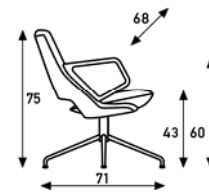

Zuma Patrick Norguet 2017

4-legged, swiveling
low back
without arms

4-legged, swiveling
low back
with arms

Low back Active

upholstery category ① ② ③ ④

Comment

4-legged in powder coat. With felt gliders.

Seating height 48cm.

Active seat angle: 3,5°.

Also possible in Elmosoft leather.

Group		
AA		
BB		
CC		
DD		
EE		
FF		
GG		
HH		
meterage	220cm	220cm
weight		
packing		

4-legged, swiveling
low back
without arms

4-legged, swiveling
low back
with arms

Low back Relax

upholstery category ① ② ③ ④

Comment

4-legged in powder coat. With felt gliders.

Seating height 43cm.

Relax seat angle: 10°.

Also possible in Elmosoft leather.

Group		
AA		
BB		
CC		
DD		
EE		
FF		
GG		
HH		
meterage	220cm	220cm
weight		
packing		