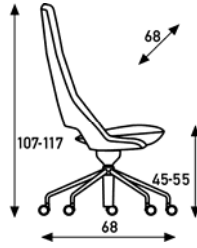

Zuma Patrick Norguet 2017

5-legged, swiveling high back without arms